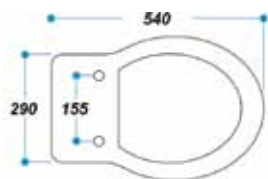

- Provides a short term alternative, or ideal as an enclosed showering area
- Simple to install, shower tray and enclosure can be easily installed up or down stairs
- Full enclosure can be used in any room with the minimum amount of installation and disruption, and can be relocated if required
- Glazed with polypropylene. This material is white and indestructible, it exceeds any classification and is suitable for the most demanding situations
- Shower tray has an anti-slip surface providing an assured under foot grip
- Lifetime guarantee
- Shower doors can be glazed in either PET or polypropylene.
- Cubicle height, 1850mm. Half height doors manufactured at 750mm as standard
- Shower trays exclusively incorporate Microban® antibacterial protection which actively inhibits the growth of harmful and odour causing bacteria
- Left or right hand options available

Proudly Made in the UK

Wall hung WC. Plain white universal WC seat available on request. Seat dimensions: 400mm x 365mm wide. Reference: 04TS01

WC dimensions