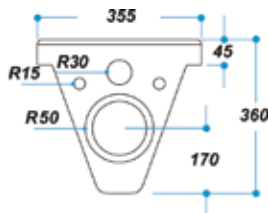

- Provides a short term alternative, or ideal as an enclosed showering area
- Simple to install, shower tray and enclosure can be easily installed up or down stairs
- Full enclosure can be used in any room with the minimum amount of installation and disruption, and can be relocated if required
- Glazed with polypropylene. This material is white and indestructible, it exceeds any classification and is suitable for the most demanding situations
- Shower tray has an anti-slip surface providing an assured under foot grip
- Lifetime guarantee
- Shower doors can be glazed in either PET or polypropylene.
- Cubicle height, 1850mm. Half height doors manufactured at 750mm as standard
- Shower trays exclusively incorporate Microban® antibacterial protection which actively inhibits the growth of harmful and odour causing bacteria
- Left or right hand options available

Cormorant E with WC LH illustrated

A cubicle can be used on the following flat top tray's:

Low Level	Step-In
Falcon, page 48	Dove, page 72
Kestrel, page 56	Nightingale, page 72
Mallard, page 60	Dipper, page 76
Teal, page 60	Prinia, page 84
Wagtail, page 60	Linnet, page 120

Proudly Made in the UK

Wall hung WC. Plain white universal WC seat available on request. Seat dimensions: 400mm x 365mm wide. Reference: 04TS01

WC dimensions

Adjustable WC frame allows the wall hung toilet to be set at a specific height, to suit almost any user.

Adjustable height WC frame dismisses the need for unpopular raised toilet seats or plinths. WC cupboard width of 350mm allows for cistern access.