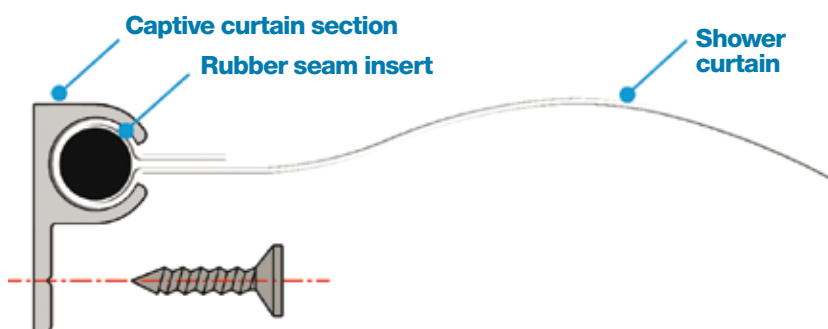

- By adding a seam to one edge of the curtain it can be locked into position keeping all over sprayed water inside the showering area.
- Advantageous in high use situations where the showering facilities are used a number of times per day.
- Ideal if a window or vent encroaches into the shower area the captive curtain system can be used to secure and overcome the problem.
- Easily removed for washing. Simply slide the curtain out of the captive section and remove the rubber seam insert, see below.
- Helps to eliminate preventable water leaks via the shower curtain.

	REFERENCE
Captive Curtain System, supplied with unit	01CC01
Captive Curtain System, supplied separately	01CC02

WIDTH	DROP	REFERENCE
1800mm	1800mm	01SC20
1800mm	2000mm	01SC21
2500mm	1800mm	01SC22