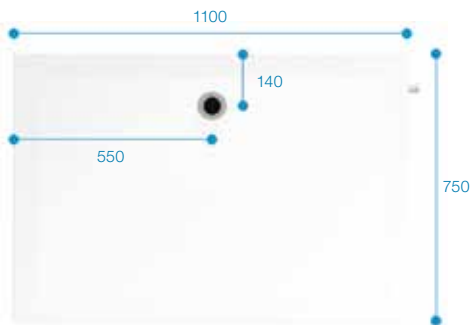

The hair trap reduces the prospect of hair, soap and shower gels causing a blockage in the tray's outlet.

Waste Position

'A' = 130mm from the centre of the outlet to the outer edge of the tray.

'B' = 45mm from the centre of the outlet to the floor

1½" side outlet

Waste outlet position

Dipper A, right hand illustrated

Tray Reference	Tray Size	
	A	B
DIPP	1100	750

Dipper tray is handed

DIPPER

Left hand illustrated
Reference Code:

DIPPLH
DIPPRH