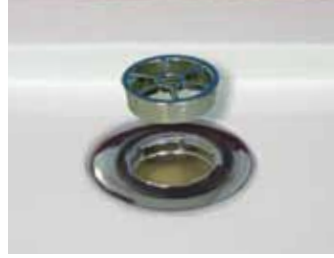

- Step in shower tray only **90mm** high
- Lifetime guarantee
- Reinforced GRP construction
- Anti-slip surface for an assured underfoot grip
- 1½” side outlet tray requires no floor excavation. Can be fitted on wooden or solid floors
- Hair trap reduces the possibility of blockages occurring
- Can be used with a running trap
- Manufactured in the UK
- Exclusively incorporates Microban® antibacterial protection
- Left or right hand available

Suitable for wooden floors

Suitable for screeded floors

Suitable for unbreachable floors

Above ground tray

Only 90mm high

Suitable for gravity or pumped waste

Proudly Made in the UK

Easy to step in to, could be let into the floor if required

Hair trap

Installation

At **90mm** high, the easy to step into Dipper tray can be installed directly onto the floor without the need for any excavation under the tray, simply bed the tray down and connect pipework to the 1½" side outlet. Use a reducer to utilise a Dipper with existing pipework or if a shower drain pump is required.

The hair trap reduces the prospect of hair, soap and shower gels causing a blockage in the tray's outlet.

Waste Position

'A' = 130mm from the centre of the outlet to the outer edge of the tray.

'B' = 45mm from the centre of the outlet to the floor