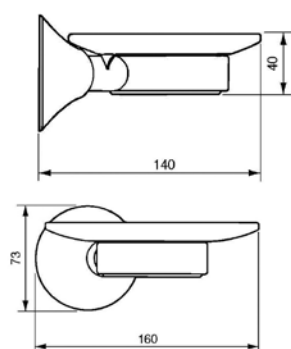

SOAPDISH

- Wall mountable plastic soapdish.
- Dishes flat surface allows easy grabbing of soap.
- Includes stainless steel fixings.
- Available in White, Yellow or Blue to assist the visually impaired.

	White	Yellow	Blue
Reference	15SDW	15SDY	15SDB