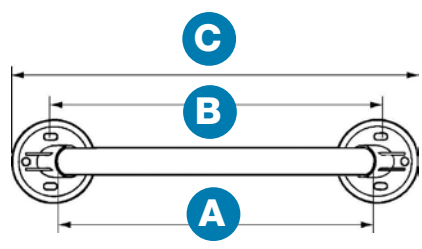

## ERGO-GRIP GRABRAIL

- Sturdy, wall mountable design
- Manufactured from steel tube with a high quality epoxy coating.
- Smooth profile ensures a steady grip whilst bathing and when entering or exiting the shower area.
- Variety of sizes to suit any shower area.
- Available in yellow and blue also to assist the visually impaired.

Length	Dimensions			Reference		
	A	B	C	White	Yellow	Blue
300mm	300	317	405	03G300W	03G300Y	03G300B
400mm	400	417	505	03G400W	03G400Y	03G400B
600mm	600	617	705	03G600W	03G600Y	03G600B

## 90° ANGLED GRABRAIL

- 90° wall mountable grabrail.
- Combines the convenience of a horizontal and vertical grabrail for an assured grip.
- Available in White, Yellow or Blue to assist the visually impaired.
- Manufactured from steel tube with a high quality epoxy coating.
- Left or right hand available.