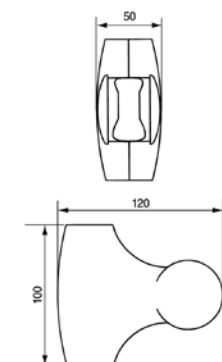

SHOWER HOLDER

- Combine with Ergo-grip angled or straight grabrail, providing a safe shower rail
- Can be fitted after grabrail installation
- Light and easily adjustable
- Suitable for conical shaped collar of shower tube

	White	Yellow	Blue
Reference	06SHW	06SHY	06SHB