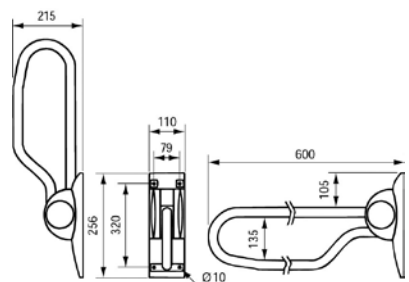

HINGED ARM SUPPORT

- Mounted by the side of a WC providing a safe way of sitting down and standing up or for making a transfer.
- Withstands lateral pressure up to 100kg and vertical pressure of up to 150kg.
- Arm locks automatically in the upright position and is therefore a firm support at all times.
- Available in yellow and blue also to assist the visually impaired

	White	Yellow	Blue
Reference	03H600W	03H600Y	03H600B

Also shown above, optional toilet roll holder, Reference 15TRW. (WC not supplied)