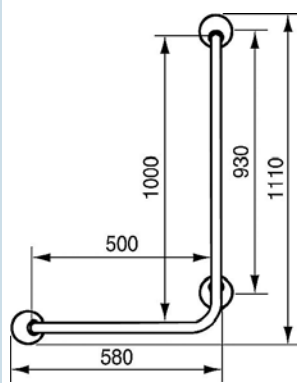

90° ANGLED GRABRAIL

- 90° wall mountable grabrail.
- Combines the convenience of a horizontal and vertical grabrail for an assured grip.
- Available in White, Yellow or Blue to assist the visually impaired.
- Manufactured from steel tube with a high quality epoxy coating.
- Left or right hand available.

	White	Yellow	Blue
LH Reference	03A90LHW	03A90LHY	03A90LHB
RH Reference	03A90RHW	03A90RHY	03A90RHB