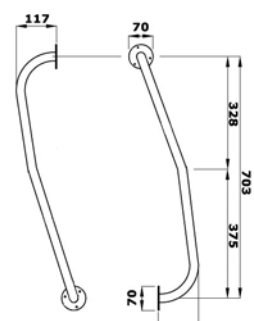

NEWEL RAIL

- Mounted to the newel post, additional support rail for users who require further stability at the foot of the stairs
- Made from 25mm diameter steel tubing, epoxy coated white
- Left or right hand available

	Reference
LH Reference	03NRLH
RH Reference	03NRRH

Ergo-grip Grabrails

- Straight or angled grabrails
- Hinged arm supports can be located next to a WC, shower or wash basin
- Colours available to assist the visually impaired