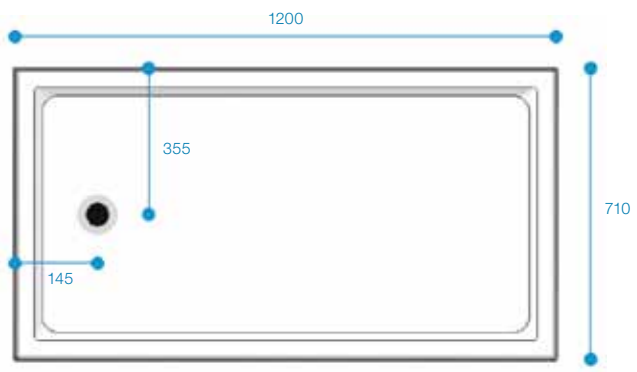

Fixing brackets are supplied to secure the shower tray to the wall.

Easy to step into at only **35mm** high, the Kestrel is the lowest height tray within our range of low level shower tray's, and will rest unsupported on top of the existing bathroom floor.

A Kestrel could be recessed into the floor to provide level access.

| Tray Reference | Tray Size | |
|----------------|-----------|-----|
| | A | B |
| KEST | 1200 | 710 |

Kestrel tray is not handed

Waste Options

Kestrel

- Self supporting
- Only 35mm high
- Can be recessed into the floor
- Centralised waste position

KESTREL

KESTREL

Tray not handed
Reference Code: KEST

Option A

Option B

A - 540
B - 640