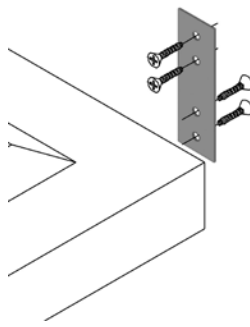

Benefits

This type of self supporting shower tray can rest unsupported on top of the existing bathroom floor without having to be bedded down onto a sand and cement mix or similar. Easy to step in to at just **35mm** high, a Kestrel tray is not handed and is ideal for use in a left or right hand adaptation.

Suitable for wooden floors

Suitable for screeded floors

Above ground tray

Only 35mm high

Suitable for gravity waste

Suitable for pumped waste

Proudly Made in the UK

Central waste position

Low level access, only 35mm high

Kestrel C RH illustrated
See following pages for more options

Tray can be easily recessed into a wooden floor

Fixing bracket

Tray height

Self supporting

Designed for quick and easy installation, a Kestrel can easily adapt a bathroom to provide low level step-in or complete level access showering solutions.

Fixing brackets are supplied to secure the shower tray to the wall.

Easy to step into at only **35mm** high, the Kestrel is the lowest height tray within our range of low level shower tray's, and will rest unsupported on top of the existing bathroom floor.