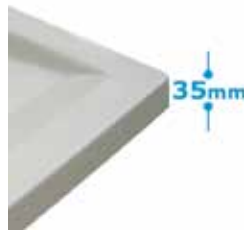

CONTOUR Kestrel

Above ground, self supporting & only 35mm high

The Kestrel tray is the lowest in height within our range of low level shower trays. A Kestrel will require only the minimum amount of disruption and modification to a property and could also be recessed into the floor to provide level access.

Low level access, only 35mm high

Kestrel C RH illustrated
See following pages for more options

Tray can be easily recessed into a wooden floor

Fixing bracket

Tray height

Self supporting

Designed for quick and easy installation, a Kestrel can easily adapt a bathroom to provide low level step-in or complete level access showering solutions.

Fixing brackets are supplied to secure the shower tray to the wall.

Easy to step into at only **35mm** high, the Kestrel is the lowest height tray within our range of low level shower tray's, and will rest unsupported on top of the existing bathroom floor.