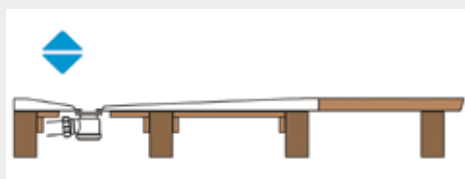

Benefits

This type of self supporting shower tray can rest unsupported on top of the existing bathroom floor without having to be bedded down onto a sand and cement mix or similar. Easy to step in to at just **35mm** high, a Kestrel tray is not handed and is ideal for use in a left or right hand adaptation.

Suitable for wooden floors

Suitable for screeded floors

Above ground tray

Only 35mm high

Suitable for gravity waste

Suitable for pumped waste

Proudly Made in the UK

Central waste position

Low level access, only 35mm high

Kestrel C RH illustrated
See following pages for more options

Tray can be easily recessed into a wooden floor

Fixing bracket

Tray height

Self supporting

Designed for quick and easy installation, a Kestrel can easily adapt a bathroom to provide low level step-in or complete level access showering solutions.

Fixing brackets are supplied to secure the shower tray to the wall.

Easy to step into at only **35mm** high, the Kestrel is the lowest height tray within our range of low level shower tray's, and will rest unsupported on top of the existing bathroom floor.