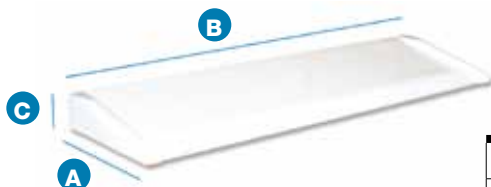

The aluminium ramp is a unique feature to our range. Traditional materials do not allow the fine edge, which we have achieved by adding an aluminium ramp. This allows for a smooth transition from floor to the shower tray. The addition of the ramp also provides for a secure fixing at the front edge of the tray.

R01

Compatible with the following trays:

Falcon, *page 48* Albatross, *page 119*
 Chaffinch, *page 66* Penguin, *page 70*
 Puffin, *page 120*

A	B	C	REFERENCE
160mm	800mm	40mm	26R01

R02

Compatible with the following trays:

Falcon, *page 48* Albatross, *page 119*
 Chaffinch, *page 66* Penguin, *page 70*

A	B	C	REFERENCE
160mm	1850mm	40mm	26R02

R03

Compatible with the following trays:

Dove, *page 72* Nightingale, *page 72*
 Nightingale02, *page 72*