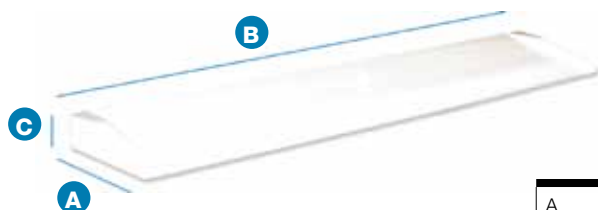

CONTOUR Ramps

All ramps are treated with Microban® antibacterial protection and have the aluminium edge bonded into the ramp with the exception of ramp R02, which is separate. Using a ramp assists with wheelchair access in and out of the shower tray. Yellow ramp edgings are available on request to assist the visually impaired.

The aluminium ramp is a unique feature to our range. Traditional materials do not allow the fine edge, which we have achieved by adding an aluminium ramp. This allows for a smooth transition from floor to the shower tray. The addition of the ramp also provides for a secure fixing at the front edge of the tray.

R01

Compatible with the following trays:

Falcon, *page 48*   Albatross, *page 119*
Chaffinch, *page 66*   Penguin, *page 70*
Puffin, *page 120*

A	B	C	REFERENCE
160mm	800mm	40mm	26R01