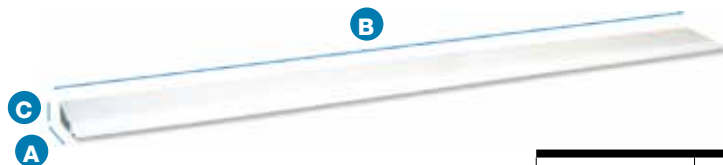

CONTOUR Ramps

All ramps are treated with Microban® antibacterial protection and have the aluminium edge bonded into the ramp with the exception of ramp R02, which is separate. Using a ramp assists with wheelchair access in and out of the shower tray. Yellow ramp edgings are available on request to assist the visually impaired.

The aluminium ramp is a unique feature to our range. Traditional materials do not allow the fine edge, which we have achieved by adding an aluminium ramp. This allows for a smooth transition from floor to the shower tray. The addition of the ramp also provides for a secure fixing at the front edge of the tray.

R01

Compatible with the following trays:

Falcon, *page 48* Albatross, *page 119*
 Chaffinch, *page 66* Penguin, *page 70*
 Puffin, *page 120*

A	B	C	REFERENCE
160mm	800mm	40mm	26R01

R02

Compatible with the following trays: