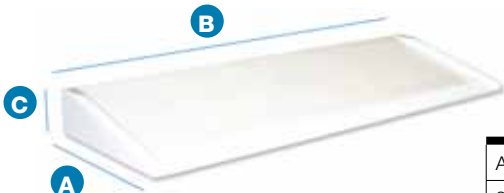

R04

Compatible with the following trays:

Redwing, *page 78*   Kittiwake, *page 80*

A	B	C	REFERENCE
330mm	900mm	80mm	26R04