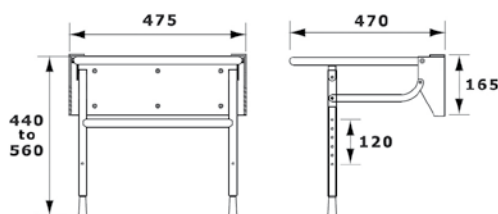

Independent, padded fold up armrests.

Removable clip for leg height adjustment. Fine adjustment achieved with the adjustable feet.

Ref No.	07SS30
---------	--------

## STANDARD SHOWER SEAT

- Clip on plastic moulded seat, with drainage holes
- Leg adjustment from approximately 440mm - 560mm. Can be fitted at a height to suit the user
- Seat easily removable for cleaning
- Hinging from a wall bracket, both legs and seat fold compactly against the wall when not in use.
- Short leg option available to lower the seat height from 540mm down to 390mm
- **MAXIMUM USER WEIGHT: 190kg**