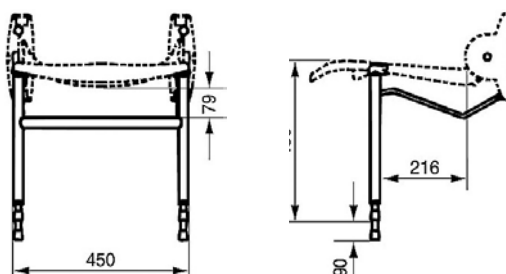

White	Yellow	Blue
Ref No.	07SL01W	07SL01Y	07SL01B

CLICK ON FRAME FOR SHOWER SEAT

- Create a non-permanent seating area within the shower.
- Click on frame 'locks' and hangs from a grabrail, and can be removed without the use of specialist tools.
- Adjustable height to suit individual or multiple users.
- Available in White, Yellow or Blue to assist the visually impaired.
- *Use with Seats 07SS01 & 07SS02.*
- **MAXIMUM USER WEIGHT: 150kg**