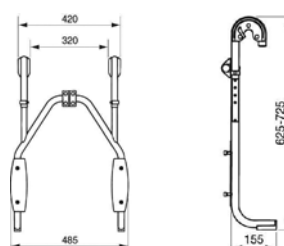

White	Yellow	Blue
Ref No.	07SF01W	07SF01Y	07SF01B

Shower Seats

- Back and arm rest options for added stability
- Colours to assist the visually impaired
- Padded seats for additional comfort
- Easy to install to suit individual user