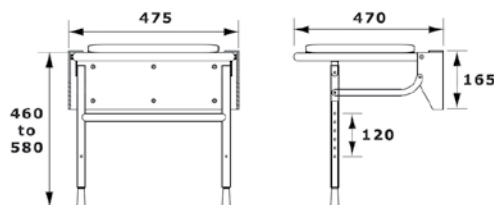

## STANDARD SHOWER SEAT

- Clip on plastic moulded seat, with drainage holes
- Leg adjustment from approximately 440mm - 560mm. Can be fitted at a height to suit the user
- Seat easily removable for cleaning
- Hinging from a wall bracket, both legs and seat fold compactly against the wall when not in use.
- Short leg option available to lower the seat height from 540mm down to 390mm
- **MAXIMUM USER WEIGHT: 190kg**

## STANDARD PADDED SHOWER SEAT

- Clip on, moulded, padded seat for added comfort
- Leg adjustment from approximately 460mm - 580mm. Can be fitted at a height to suit the user
- Seat easily removable for cleaning
- Hinging from a wall bracket, both legs and seat fold compactly against the wall when not in use.
- Short leg option available to lower the seat height from 560mm down to 410mm
- **MAXIMUM USER WEIGHT: 190kg**