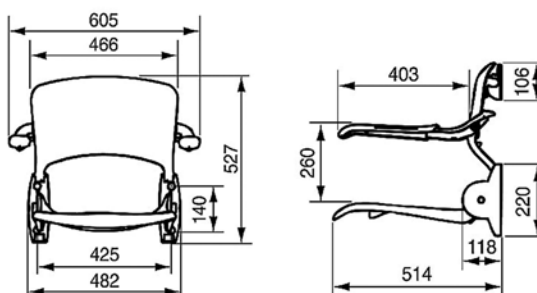

White	Yellow	Blue
Ref No.	07SS02W	07SS02Y	07SS02B

DOUBLE FLOOR SUPPORT

- Leg adjustment from approximately 450mm - 500mm.
- Use if there is any doubt about the strength of the wall & when utilising with a shower tray.
- Hinges automatically when folding the seat.
- Available in White, Yellow or Blue to assist the visually impaired.
- *Use with Seats 07SS01 & 07SS02.*
- **MAXIMUM USER WEIGHT: 150kg**