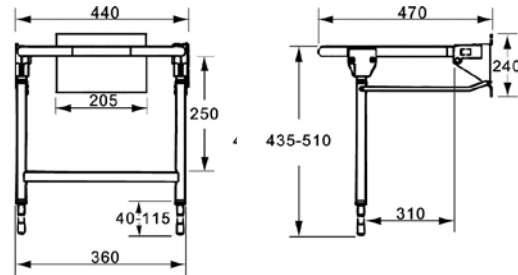

HORSE SHOE SHOWER SEAT

- Clip on, moulded, plastic horse shoe seat.
- Leg adjustment by up to 70mm in height. Can be fitted at a height to suit the user.
- Seat easily removable for cleaning.
- Horseshoe aperture assists with personal bathing.
- Folds compactly against the wall when not in use.
- **MAXIMUM USER WEIGHT: 127kg**