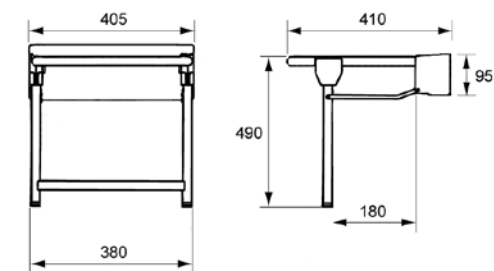

LUXE SHOWER SEAT

- Clip on plastic moulded seat, with drainage hole
- Sateen polished, adds a touch of class to the bathroom
- Seat easily removable for cleaning
- Hinging from a wall bracket, both legs and seat fold compactly against the wall when not in use.