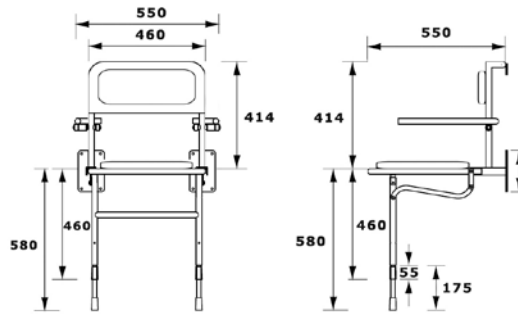

## DELUXE SHOWER SEAT

- Clip on plastic moulded seat, with back rest and independent flip up arm rests
- Leg adjustment from approximately 440mm - 560mm. Can be fitted at a height to suit the user
- Seat and back rest easily removable for cleaning
- Folds compactly against the wall when not in use
- Short leg option available to lower the seat height from 540mm down to 390mm
- **MAXIMUM USER WEIGHT: 190kg**

Shorter leg option will allow you to fit the seat at a lower height, see right

	Ref
Deluxe Shower Seat	07SS51
Deluxe Shower Seat - Short Leg	07SS51-Short

## DELUXE PADDED SHOWER SEAT

- Clip on, moulded, padded seat and back rest with independent flip up arm rests
- Leg adjustment from approximately 460mm - 580mm. Can be fitted at a height to suit the user
- Seat and back rest easily removable for cleaning
- Folds compactly against the wall when not in use
- Short leg option available to lower the seat height from 560mm down to 410mm
- **MAXIMUM USER WEIGHT: 190kg**