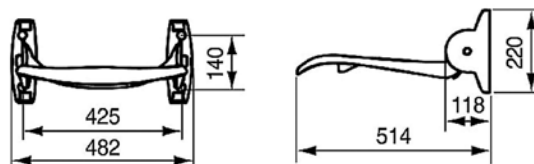

SHOWER SEAT

- Glassfibre reinforced nylon shower seat.
- Available in yellow and blue also to assist the visually impaired.
- Seat hinges from the wall bracket.
- When in the folded position, the seat protrudes 170mm into the shower area.
- *We highly recommend using Double floor support, 07SL01, with this seat.*
- **MAXIMUM USER WEIGHT: 150kg**

	White	Yellow	Blue
Ref No.	07SS01W	07SS01Y	07SS01B

SHOWER SEAT with BACK & ARM RESTS

- Glassfibre reinforced nylon shower seat with back rest and independent swivel armrests.
- Armrests offer lateral stability and assist the user with standing up.
- Available in yellow and blue also to assist the visually impaired.
- When in the folded position, the seat protrudes 170mm into the shower area.
- *We highly recommend using Double floor support, 07SL01, with this seat.*
- **MAXIMUM USER WEIGHT: 150kg**