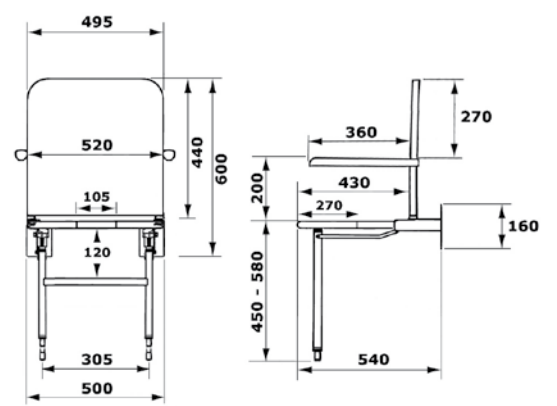

Can be used without the seat and back rest padding.