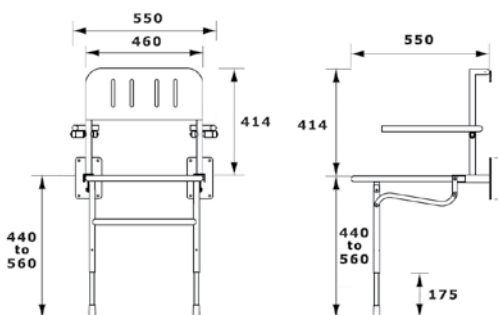

## STANDARD PADDED SHOWER SEAT

- Clip on, moulded, padded seat for added comfort
- Leg adjustment from approximately 460mm - 580mm. Can be fitted at a height to suit the user
- Seat easily removable for cleaning
- Hinging from a wall bracket, both legs and seat fold compactly against the wall when not in use.
- Short leg option available to lower the seat height from 560mm down to 410mm
- **MAXIMUM USER WEIGHT: 190kg**

## DELUXE SHOWER SEAT

- Clip on plastic moulded seat, with back rest and independent flip up arm rests
- Leg adjustment from approximately 440mm - 560mm. Can be fitted at a height to suit the user
- Seat and back rest easily removable for cleaning
- Folds compactly against the wall when not in use
- Short leg option available to lower the seat height from 540mm down to 390mm
- **MAXIMUM USER WEIGHT: 190kg**