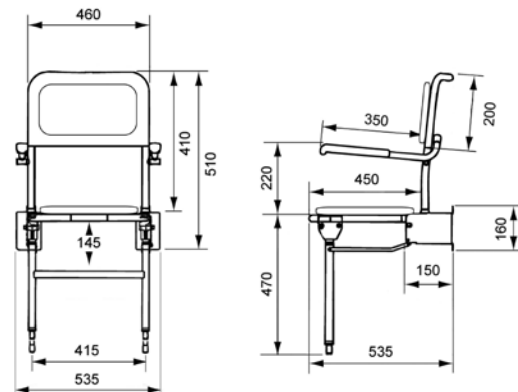

PADDED HORSE SHOE SHOWER SEAT

- Clip on, moulded, padded horse shoe seat with back rest and independent flip up arm rests.
- Leg adjustment by up to 50mm in height. Can be fitted at a height to suit the user.
- Seat easily removable for cleaning.
- Folds compactly against the wall when not in use.
- Horseshoe aperture assists with personal bathing.
- **MAXIMUM USER WEIGHT: 160kg**