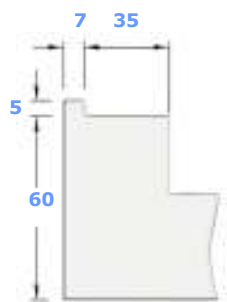

Suitable for wooden floors

Suitable for screeded floors

Suitable for concrete floors

Above ground tray

Only 60mm high

Suitable for gravity or pumped waste

Easy to step in to, could be let into the floor if required

Tiling Lip (Not Nightingale02)

Side Outlet

At 60mm high, this easy to step into range of tray can be installed directly onto the floor without the need for any excavation under the tray, simply bed the tray down and connect pipework to the 1½" side outlet.

1½" side outlet

Hair trap

Waste Position

'A' = 80mm from the centre of the outlet to the outer edge of the tray.

'B' = 35mm from the centre of the outlet to the floor

DOVE A RH illustrated
See following pages for more options