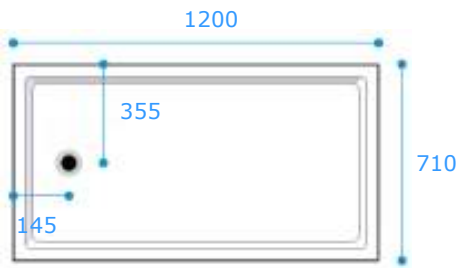

A Kestrel could be recessed into the floor to provide level access.

Low level access, only 35mm high

Tray height

Kestrel C RH illustrated
See following pages for more options

Tray Reference	Tray Size		Showering Area	
	A	B	A	B
KEST	1200	710	1120	630

Enclosure Options >>>>>>>>>>

Kestrel

- Self supporting
- Only 35mm high
- Can be recessed into the floor
- Centralised waste position

KESTREL

KESTREL

Tray not handed
Reference Code:
KEST

Option A

A – 285
B – 655
C – 635