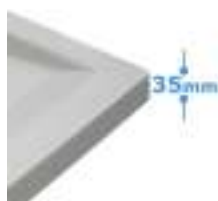

Tray height