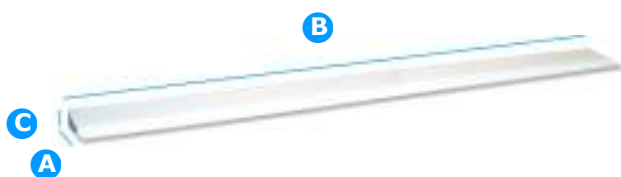

CONTOUR Ramps

All ramps are treated with Microban® antibacterial protection and have the aluminium edge bonded into the ramp with the exception of ramp R02, which is separate. Using a ramp guarantees wheeled chair access in and out of the shower tray. Yellow ramp edgings are available on request to assist the visually impaired.

The aluminium ramp is a unique feature to our range. Traditional materials do not allow the fine edge, which we have achieved by adding an aluminium ramp. This allows for a smooth transition from floor to the shower tray. The addition of the ramp also provides for a secure fixing at the front edge of the tray.

R01

Compatible with the following trays:

<i>Falcon, page 42</i>	<i>Albatross, page 108</i>
<i>Chaffinch, page 58</i>	<i>Heron, page 111</i>
<i>Penguin, page 62</i>	<i>Bittern, page 108</i>
<i>Puffin, page 64</i>	

A	B	C	Reference
160mm	800mm	40mm	26R01

R02

Compatible with the following trays:

<i>Falcon, page 42</i>	<i>Albatross, page 108</i>
<i>Chaffinch, page 58</i>	<i>Heron, page 111</i>
<i>Penguin, page 62</i>	<i>Bittern, page 108</i>