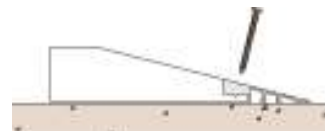

CONTOUR Ramps

All ramps are treated with Microban® antibacterial protection and have the aluminium edge bonded into the ramp with the exception of ramp R02, which is separate. Using a ramp guarantees wheeled chair access in and out of the shower tray. Yellow ramp edgings are available on request to assist the visually impaired.

The aluminium ramp is a unique feature to our range. Traditional materials do not allow the fine edge, which we have achieved by adding an aluminium ramp. This allows for a smooth transition from floor to the shower tray. The addition of the ramp also provides for a secure fixing at the front edge of the tray.