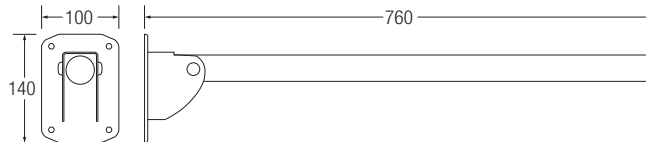

CONTOUR

built-in independence

SINGLE HINGED ARM SUPPORT

- Area of use - Suitable for wet areas.
- Easy to use friction action.
- Fully stainless steel backplate for ultimate durability.
- Strong tubular construction.
- Ideal for use in wet or damp areas.
- Tested to 120kg in vertical and 45 degree positions.
  (This does not include customer fixings).
- Mirror polished finish when ordering colours.
- Backplate bolt holes are drilled for M8 Bolts. (Fixings not included).

Description	Part No:
Single Hinged Arm Support	03SS-HAS760

shower trays featuring

Contour Showers Limited, Siddorn Street, Winsford, Cheshire CW7 2BA
T: 01606 592586 F: 01606 861260
E: sales@contour-showers.co.uk
W: www.contour-showers.co.uk
Registered No. 1347879

Established 1959