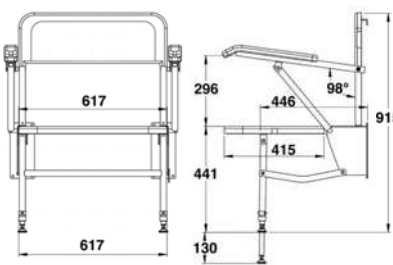

DUO 2 in 1 shower seat

**190kg**  
(30 STONE)  
LOAD CAPACITY

Ropox shower seat with leg

**200kg**  
(30 STONE)  
LOAD CAPACITY

Bariatric shower seat

**350kg**  
(50 STONE)  
LOAD CAPACITY

Bariatric shower seat with back & arms

**298kg**  
(47 STONE)  
ARM CAPACITY

**350kg**  
(50 STONE)  
LOAD CAPACITY

DUO 2 in 1 shower seat

**1 YEAR**  
GUARANTEE

Ropox shower seat with leg

**2 YEAR**  
GUARANTEE

Bariatric shower seat

**3 YEAR**  
GUARANTEE

## ROPOX SHOWER SEAT WITH LEG

- Easy to grasp edge assists with transfer & folds up against the wall when not in use.
- The seats material, polyurethane, is hard wearing & insulating.
- Can be mounted for sitting heights between 420mm to 540mm.

## BARIATRIC EXTRA WIDE SHOWER SEATS

- Provides the best possible comfort for larger users & folds against the wall when not in use.
- Leg adjustment for precision fitting from 440mm - 560mm,
- Seats tested to withstand up to **55 stone**, armrests **47 stone**.
- Manufactured from heavy duty anodised aluminium, powder coated white.
- Seat with back & arms has independent folding, padded armrests for side transfer & is suitable for a shower tray / shower area **750mm** wide or over.
- Quality tested to comply with BS:EN12182:1999 & MDA/2003/029.