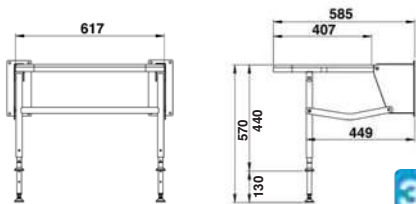

DUO 2 in 1 shower seat

**190kg**  
(30 STONE)  
LOAD CAPACITY

Ropox shower seat with leg

**200kg**  
(30 STONE)  
LOAD CAPACITY

Bariatric shower seat

**350kg**  
(50 STONE)  
LOAD CAPACITY

Bariatric shower seat with back & arms

**298kg**  
(47 STONE)  
ARM CAPACITY

**350kg**  
(50 STONE)  
LOAD CAPACITY

DUO 2 in 1 shower seat

**1 YEAR**  
GUARANTEE

Ropox shower seat with leg

**2 YEAR**  
GUARANTEE

Bariatric shower seat

**3 YEAR**  
GUARANTEE

## ROPOX SHOWER SEAT WITH LEG

- Easy to grasp edge assists with transfer & folds up against the wall when not in use.
- The seats material, polyurethane, is hard wearing & insulating.
- Can be mounted for sitting heights between 420mm to 540mm.

## BARIATRIC EXTRA WIDE SHOWER SEATS

- Provides the best possible comfort for larger users & folds against the wall when not in use.
- Leg adjustment for precision fitting from 440mm - 560mm,
- Seats tested to withstand up to **55 stone**, armrests **47 stone**.
- Manufactured from heavy duty anodised aluminium, powder coated white.
- Seat with back & arms has independent folding, padded armrests for side transfer & is suitable for a shower tray / shower area **750mm** wide or over.
- Quality tested to comply with BS:EN12182:1999 & MDA/2003/029.