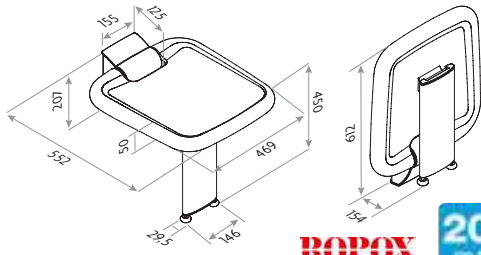

DUO 2 in 1 shower seat

**190kg**  
(30 STONE)  
LOAD CAPACITY

Ropox shower seat with leg

**200kg**  
(30 STONE)  
LOAD CAPACITY

Bariatric shower seat

**350kg**  
(50 STONE)  
LOAD CAPACITY

Bariatric shower seat with back & arms

**298kg**  
(47 STONE)  
ARM CAPACITY

**350kg**  
(50 STONE)  
LOAD CAPACITY

DUO 2 in 1 shower seat

**1 YEAR**  
GUARANTEE

Ropox shower seat with leg

**2 YEAR**  
GUARANTEE

Bariatric shower seat

**3 YEAR**  
GUARANTEE

## ROPOX SHOWER SEAT WITH LEG

- Easy to grasp edge assists with transfer & folds up against the wall when not in use.
- The seats material, polyurethane, is hard wearing & insulating.
- Can be mounted for sitting heights between 420mm to 540mm.

## BARIATRIC EXTRA WIDE SHOWER SEATS

- Provides the best possible comfort for larger users & folds against the wall when not in use.
- Leg adjustment for precision fitting from 440mm - 560mm,
- Seats tested to withstand up to **55 stone**, armrests **47 stone**.
- Manufactured from heavy duty anodised aluminium, powder coated white.
- Seat with back & arms has independent folding, padded armrests for side transfer & is suitable for a shower tray / shower area **750mm** wide or over.
- Quality tested to comply with BS:EN12182:1999 & MDA/2003/029.