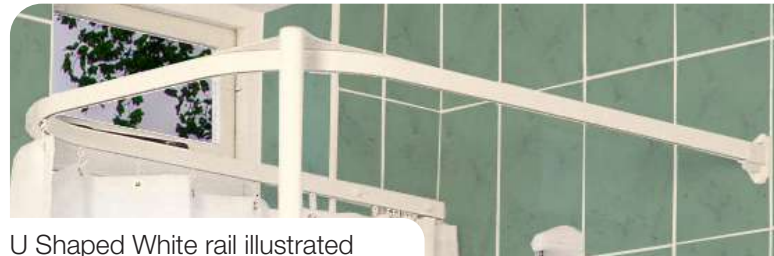

STRAIGHT CURTAIN RAIL

For shower areas between three walls.

Size	White Reference	LUXE Reference
1000mm	02S1000	02S1000-LUX
1500mm	02S1500	02S1500-LUX
2000mm	02S2000	02S2000-LUX
2500mm	02S2500	02S2500-LUX

Straight Luxe rail illustrated

'L' SHAPED SQUARE CURTAIN RAIL

For corner shower areas.

Size		White Reference	LUXE Reference
A	B		
900mm	900mm	02L9	02L9-LUX
1000mm	1000mm	02L10	02L10-LUX
1200mm	1200mm	02L12	02L12-LUX

L Shaped White rail illustrated

'L' SHAPED RECTANGULAR CURTAIN RAIL

For corner or larger shower areas.

Size		White Reference	LUXE Reference
A	B		
750mm	1000mm	02L75X10	02L75X10-LUX
750mm	1200mm	02L75X12	02L75X12-LUX
750mm	1500mm	02L75X15	02L75X15-LUX
750mm	1800mm	02L75X18	02L75X18-LUX
900mm	1000mm	02L90X10	02L90X10-LUX
900mm	1200mm	02L90X12	02L90X12-LUX
900mm	1500mm	02L90X15	02L90X15-LUX
900mm	1800mm	02L90X18	02L90X18-LUX

L Shaped Rectangular Luxe rail illustrated

'U' SHAPED CURTAIN RAIL

If there is an obstruction in the shower area, eg: a window.

Size	White Reference	LUXE Reference
A + B + C = 3 metres	02U3000	02U3000-LUX
A + B + C = 4 metres	02U4000	N/A