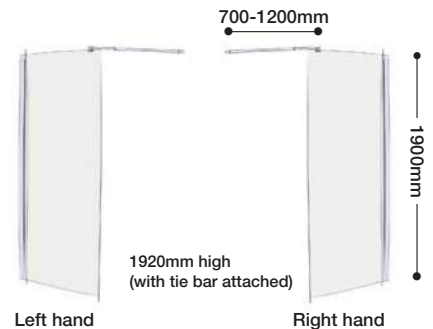

Opulence GLASS SCREENS

Open up the shower space.

Shower screens, sizes 700 - 1200mm wide

- Opulence shower screens create a modern walk-in shower experience.
- 8mm clear toughened safety glass, EN 14428 tested, 1900mm high.
- Unique telescopic, wall fixed tie bar can be adjusted between 700 - 1200mm.
- 45° wall stabiliser bar available instead of a tie bar or if you wish to add a return / end panel.
- Aluminium satin chrome compensator with 55mm adjustment for out of true walls.
- Easy clean glass helps keep the glass like new inbetween cleaning.
- Chrome plated, solid brass fittings.
- Use on any Contour shower trays, ShowerDec® wetroom floor formers, or any shower tray with a 40mm flat perimeter.
- Coved profile to accommodate vinyl flooring or square profile for tiled floors.
- *Please state when ordering.*
- Universal design for left or right hand installation.

Floor to ceiling Grab Pole, 2.5m or 5.5m

FLOOR TO CEILING GRAB POLE

- UKCA & CE approved 32mm diameter, stainless steel, floor to ceiling grab pole connects to the glass screen to act as a grab rail.
- Solid brass, chrome plated lugs accept an 8mm shower screen.
- Can be retro-fitted to plain edged, 8mm thick shower screens.
- Internal floor fixing & external ceiling fixing with 80mm diameter shroud.
- Projection from edge of shower screen to outer edge of pole: 72mm. *see below.*
- Gap between grab pole & screen edge: 40mm.
- Can be cut to required height (cut from the top down).
- Available in 2.5 metre & 5.5 metre lengths.