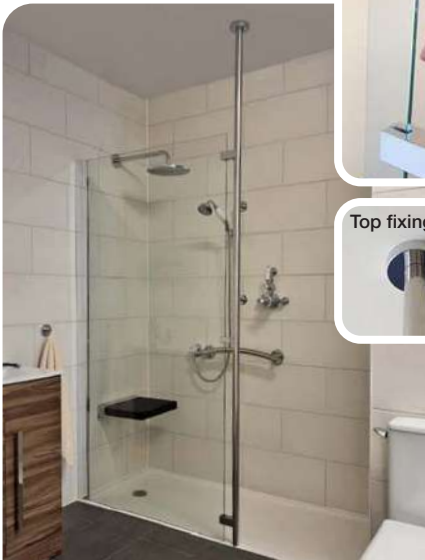

Opulence GLASS SCREENS

Open up the shower space.

Shower screens, sizes 700 - 1200mm wide

- Opulence shower screens create a modern walk-in shower experience.
- 8mm clear toughened safety glass, EN 14428 tested, 1900mm high.
- Unique telescopic, wall fixed tie bar can be adjusted between 700 - 1200mm.
- 45° wall stabiliser bar available instead of a tie bar or if you wish to add a return / end panel.
- Aluminium satin chrome compensator with 55mm adjustment for out of true walls.
- Easy clean glass helps keep the glass like new inbetween cleaning.
- Chrome plated, solid brass fittings.
- Use on any Contour shower trays, ShowerDec® wetroom floor formers, or any shower tray with a 40mm flat perimeter.
- Coved profile to accommodate vinyl flooring or square profile for tiled floors.
- *Please state when ordering.*
- Universal design for left or right hand installation.

Floor to ceiling Grab Pole, 2.5m or 5.5m

FLOOR TO CEILING GRAB POLE

- UKCA & CE approved 32mm diameter, stainless steel, floor to ceiling grab pole connects to the glass screen to act as a grab rail.
- Solid brass, chrome plated lugs accept an 8mm shower screen.
- Can be retro-fitted to plain edged, 8mm thick shower screens.
- Internal floor fixing & external ceiling fixing with 80mm diameter shroud.
- Projection from edge of shower screen to outer edge of pole: 72mm. *see below.*
- Gap between grab pole & screen edge: 40mm.
- Can be cut to required height (cut from the top down).
- Available in 2.5 metre & 5.5 metre lengths.