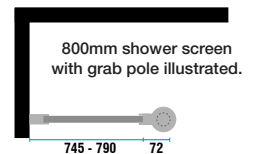

300mm FLIPPER PANEL

- Designed to act as a deflector to minimise water spray outside the shower area.
- Toughened safety glass: 6mm.
- Flipper panel assembly overall width: 310mm wide.
- Overall assembly height: 1900mm (Glass height: 1875mm).
- Clear bottom protective seal.
- Finish: Satin chrome polished.
- Hinge fixing system & screen supplied pre-assembled for simple installation.
- Hinged profile pivots through 250°.
- Easy clean glass helps keep the glass like new inbetween cleaning.
- Universal design for left or right hand installation.

Shower screen supplied separately.