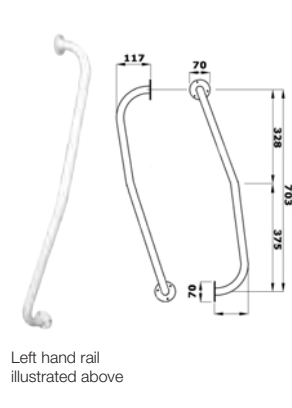

## FLUTED GRAB RAILS

- Offers a reassuring grip in & around the shower area.
- 90° option combines the convenience of a horizontal & vertical grab rail.
- 135° grabrail allows people with a weaker grip to use their forearm for extra leverage.
- Made from strong 36mm diameter PVC tubing.
- Multiple concealed wall fixings, for secure installation.

Offset grab rail

Straight grab rail

Left hand rail  
illustrated above

Newel rail

Brown rail detail

## FLAT END GRAB RAILS

- Offset or straight, flat end grab rails are suitable for use by stairs or doorways.
- 25mm diameter, mild steel construction, polyester epoxy coated.
- 2 exposed fixing points at each end.
- Offset grab rail: 67mm clearance, Straight grab rails: 53mm clearance.
- Available in white or brown.

## NEWEL RAIL

- Mounted to the newel post, providing additional support for users who require further stability at the foot of the stairs.
- 25mm diameter steel tubing, epoxy coated white.
- Left or right hand available.