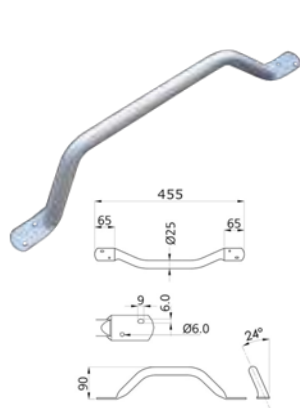

Straight fluted grab rails  
300, 450 & 600mm

90° Angled  
fluted grab rail

135° Angled  
fluted grab rail

Available in white or blue, RAL5002, to assist the visually impaired & dementia sufferers.

## FLUTED GRAB RAILS

- Offers a reassuring grip in & around the shower area.
- 90° option combines the convenience of a horizontal & vertical grab rail.
- 135° grabrail allows people with a weaker grip to use their forearm for extra leverage.
- Made from strong 36mm diameter PVC tubing.
- Multiple concealed wall fixings, for secure installation.

## FLAT END GRAB RAILS

- Offset or straight, flat end grab rails are suitable for use by stairs or doorways.
- 25mm diameter, mild steel construction, polyester epoxy coated.
- 2 exposed fixing points at each end.
- Offset grab rail: 67mm clearance, Straight grab rails: 53mm clearance.
- Available in white or brown.

## NEWEL RAIL

- Mounted to the newel post, providing additional support for users who require further stability at the foot of the stairs.
- 25mm diameter steel tubing, epoxy coated white.
- Left or right hand available.