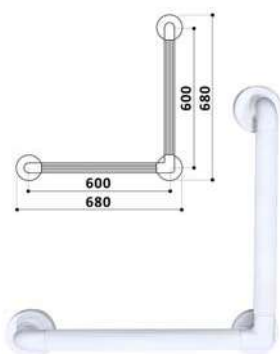

Straight fluted grab rails  
300, 450 & 600mm

90° Angled  
fluted grab rail

135° Angled  
fluted grab rail

Available in white or blue, RAL5002, to assist the visually impaired & dementia sufferers.

## FLUTED GRAB RAILS

- Offers a reassuring grip in & around the shower area.
- 90° option combines the convenience of a horizontal & vertical grab rail.
- 135° grabrail allows people with a weaker grip to use their forearm for extra leverage.
- Made from strong 36mm diameter PVC tubing.
- Multiple concealed wall fixings, for secure installation.

## FLAT END GRAB RAILS

- Offset or straight, flat end grab rails are suitable for use by stairs or doorways.
- 25mm diameter, mild steel construction, polyester epoxy coated.
- 2 exposed fixing points at each end.
- Offset grab rail: 67mm clearance, Straight grab rails: 53mm clearance.
- Available in white or brown.

## FLOOR TO CEILING GRAB RAILS

- Locate close to WC or shower area.
- Sturdy 32mm diameter grab rail, ribbed for a secure grip.
- Optional horizontal stability support.
- Available in white or blue to assist the visually impaired.