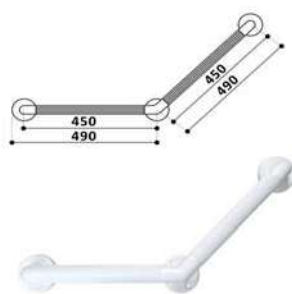

Straight fluted grab rails  
300, 450 & 600mm

90° Angled  
fluted grab rail

135° Angled  
fluted grab rail

Available in white or blue, RAL5002, to assist the visually impaired & dementia sufferers.

## FLUTED GRAB RAILS

- Offers a reassuring grip in & around the shower area.
- 90° option combines the convenience of a horizontal & vertical grab rail.
- 135° grabrail allows people with a weaker grip to use their forearm for extra leverage.
- Made from strong 36mm diameter PVC tubing.
- Multiple concealed wall fixings, for secure installation.

Offset grab rail

Straight grab rail

Left hand rail  
illustrated above

Newel rail

Brown rail detail

## FLAT END GRAB RAILS

- Offset or straight, flat end grab rails are suitable for use by stairs or doorways.
- 25mm diameter, mild steel construction, polyester epoxy coated.
- 2 exposed fixing points at each end.
- Offset grab rail: 67mm clearance, Straight grab rails: 53mm clearance.
- Available in white or brown.