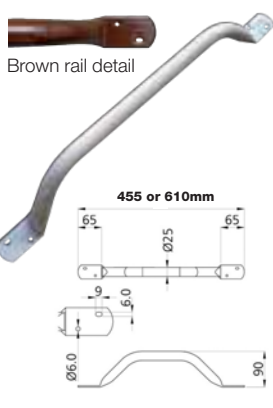

Left hand rail
illustrated above

Brown rail detail

Straight grab rail