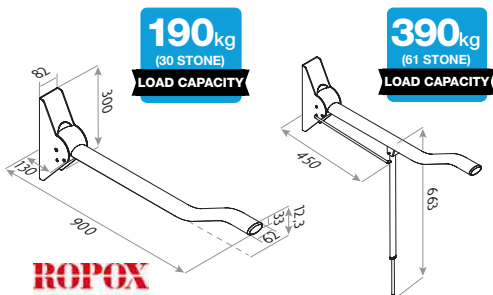

Ropox straight hinged support arms

Ropox wave hinged support arms