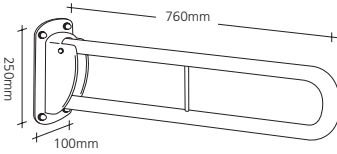

Available in white or blue, RAL5002, to assist the visually impaired. (Not Ropox hinged support arms).

**170kg**  
(36 STONE)  
LOAD CAPACITY

### Hinged support arm

**170kg**  
(36 STONE)  
LOAD CAPACITY

Hinged arm support with leg & toilet roll holder, dimensions are the same as shown above

### Hinged support arm with leg

**115kg**  
(18 STONE)  
LOAD CAPACITY

## HINGED SUPPORT ARMS

- Mount by the side of a WC / wash basin to provide a safe way of sitting down & standing.
- Arm locks automatically in the upright position.
- Made from 35mm diameter, polyester coated mild steel tubing.
- Integrated toilet roll holder option available.
- Hinged Support Arm with Leg &/or Toilet Roll Holder: Leg can be adjusted to 680, 700 & 750mm. Fine adjustment of screw in foot up to 40mm.
- Budget hinged support arm provides excellent value as well as safety.
- 1 year guarantee.