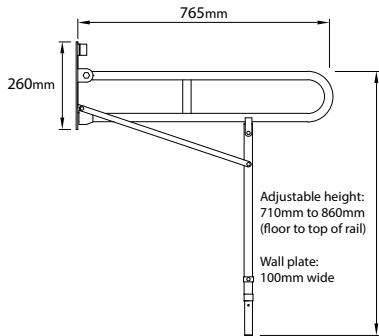

Available in white or blue, RAL5002, to assist the visually impaired. (Not Ropox hinged support arms).

**170kg**  
(36 STONE)  
LOAD CAPACITY

### Hinged support arm

**170kg**  
(36 STONE)  
LOAD CAPACITY

Hinged arm support with leg & toilet roll holder, dimensions are the same as shown above

### Hinged support arm with leg

**115kg**  
(18 STONE)  
LOAD CAPACITY

## HINGED SUPPORT ARMS

- Mount by the side of a WC / wash basin to provide a safe way of sitting down & standing.
- Arm locks automatically in the upright position.
- Made from 35mm diameter, polyester coated mild steel tubing.
- Integrated toilet roll holder option available.
- Hinged Support Arm with Leg &/or Toilet Roll Holder: Leg can be adjusted to 680, 700 & 750mm. Fine adjustment of screw in foot up to 40mm.
- Budget hinged support arm provides excellent value as well as safety.
- 1 year guarantee.