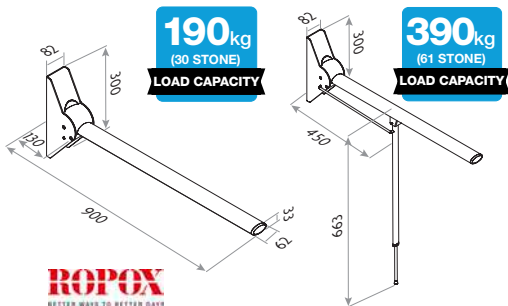

Available in white or blue, RAL5002, to assist the visually impaired. (Not Ropox hinged support arms).

170kg
(36 STONE)
LOAD CAPACITY

Hinged support arm

170kg
(36 STONE)
LOAD CAPACITY

Hinged arm support with leg & toilet roll holder, dimensions are the same as shown above

Hinged support arm with leg

115kg
(18 STONE)
LOAD CAPACITY

Budget hinged support arm with leg

Ropox straight hinged support arms

Ropox wave hinged support arms

Hinged support arm
Also available with toilet roll holder

Hinged support arm with leg

Hinged support arm with leg & toilet roll holder

Budget hinged support arm with leg

Wave hinged arm support
Also available with leg, see left

ROPOX
BETTER MADE TO BETTER HAVE
Straight hinged support arm
Also available with leg, see left

HINGED SUPPORT ARMS

- Mount by the side of a WC / wash basin to provide a safe way of sitting down & standing.
- Arm locks automatically in the upright position.
- Made from 35mm diameter, polyester coated mild steel tubing.
- Integrated toilet roll holder option available.
- Hinged Support Arm with Leg &/or Toilet Roll Holder: Leg can be adjusted to 680, 700 & 750mm. Fine adjustment of screw in foot up to 40mm.
- Budget hinged support arm provides excellent value as well as safety.
- 1 year guarantee.

ROPOX HINGED SUPPORT ARMS

- Easy to raise & lower & will stay in the position you leave it in.
- Made from aluminium with stainless steel fittings. Oval shape for a comfortable grip.
- Leg option provides additional support & is adjustable by 120mm.
- Wave Support Arms virtually eliminate height adjustment with built-in height differential of 90mm.
- 900mm long. Longer than standard arm allows support when standing straight, clear of the toilet.
- 2 year guarantee.