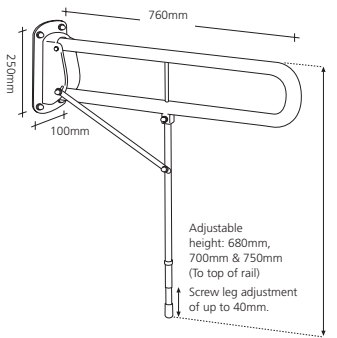

Available in white or blue, RAL5002, to assist the visually impaired. (Not Ropox hinged support arms).

**170kg**  
(36 STONE)  
LOAD CAPACITY

### Hinged support arm

**170kg**  
(36 STONE)  
LOAD CAPACITY

Hinged arm support with leg & toilet roll holder, dimensions are the same as shown above

### Hinged support arm with leg

**115kg**  
(18 STONE)  
LOAD CAPACITY

## HINGED SUPPORT ARMS

- Mount by the side of a WC / wash basin to provide a safe way of sitting down & standing.
- Arm locks automatically in the upright position.
- Made from 35mm diameter, polyester coated mild steel tubing.
- Integrated toilet roll holder option available.
- Hinged Support Arm with Leg &/or Toilet Roll Holder: Leg can be adjusted to 680, 700 & 750mm. Fine adjustment of screw in foot up to 40mm.
- Budget hinged support arm provides excellent value as well as safety.
- 1 year guarantee.