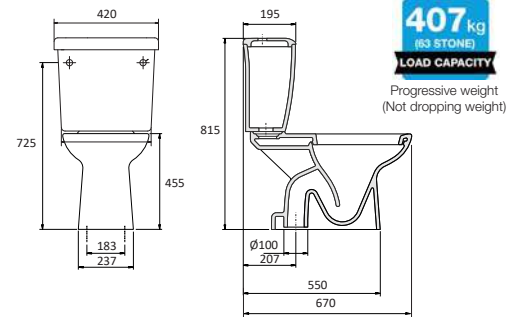

Semi pedestal washbasins