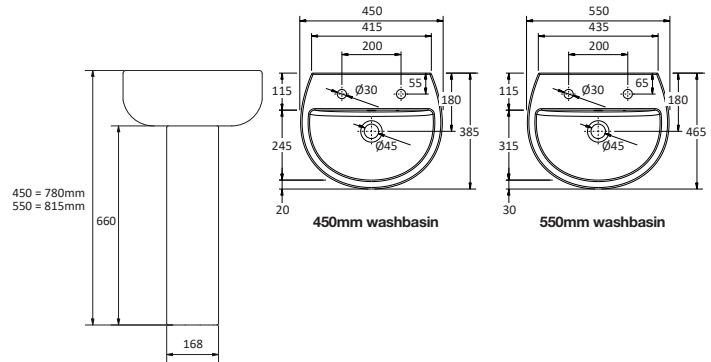

450mm or 550mm washbasin, wall hung

450mm or 550mm washbasin, semi pedestal

450mm or 550mm washbasin, full pedestal

Full pedestal washbasins

CE

Raised height close coupled WC
Spatula lever

With Thomas Dudley Cascade one piece syphon for lever operated systems.

Raised height WC, push button flush

TOILET PLINTHS

- Permanently raise the WC pan by 55mm, 75mm or 105mm.
- Screw directly to the floor or shower tray.
- GRP construction.
- Universal, for virtually all WC pans.

WASHBASINS & WC'S

WASHBASINS **BRISTAN**

- D shaped, 2 tap hole basin with overflow, chain hole & fixing brackets.
- Chrome waste with plug & chain.
- Supplied with a pair of Bristan ¼ turn, 3" lever taps.
- Manufactured from white, vitreous china.
- Conforms to BS EN 14688.

Bristan ¼ turn, 3" lever taps.

WC'S **Thomas Dudley**

- Raised height, close coupled WC.
- Large footprint with 4 point fixing.
- Manufactured from white, vitreous china to EN997.
- Supplied with white, standard closing toilet seat with stainless steel hinges or, blue ring only seat.
- Pan height 455mm, 670mm projection.
- Thomas Dudley flushing components, spatula lever or push button flush options, see above.
- Cistern capacity: 7 litres.