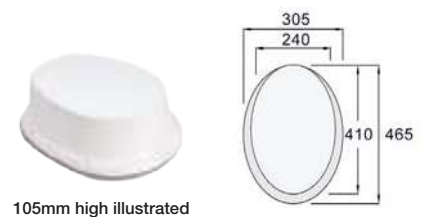

450mm or 550mm washbasin, wall hung

450mm or 550mm washbasin, semi pedestal

450mm or 550mm washbasin, full pedestal

Full pedestal washbasins

CE

Raised height close coupled WC
Spatula lever

With Thomas Dudley Cascade one piece syphon for lever operated systems.

CE

Raised height close coupled WC
Dual push button flush

With Thomas Dudley Niagra water saving, dual flush, push button valve for full or reduced flushes.

Semi pedestal washbasins

Raised height WC, spatula lever

Raised height WC, push button flush

TOILET PLINTHS

- Permanently raise the WC pan by 55mm, 75mm or 105mm.
- Screw directly to the floor or shower tray.
- GRP construction.
- Universal, for virtually all WC pans.

Bristan ¼ turn, 3" lever taps.

WC'S **Thomas Dudley**

- Raised height, close coupled WC.
- Large footprint with 4 point fixing.
- Manufactured from white, vitreous china to EN997.
- Supplied with white, standard closing toilet seat with stainless steel hinges or, blue ring only seat.
- Pan height 455mm, 670mm projection.
- Thomas Dudley flushing components, spatula lever or push button flush options, see above.
- Cistern capacity: 7 litres.