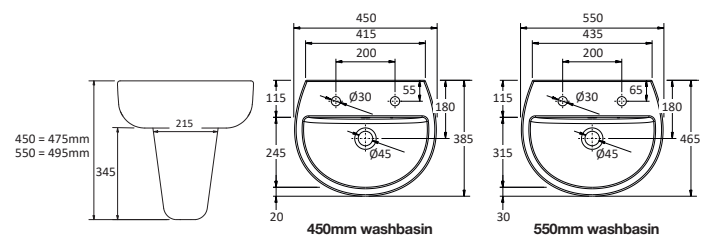

Full pedestal washbasins