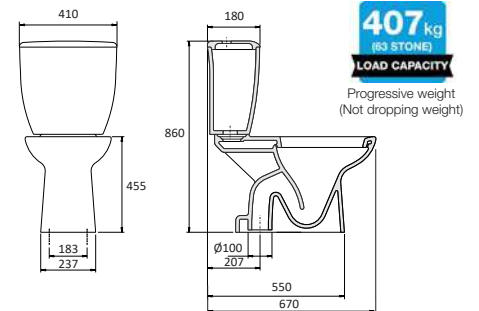

450mm or 550mm washbasin, wall hung

450mm or 550mm washbasin, semi pedestal

450mm or 550mm washbasin, full pedestal

Full pedestal washbasins

CE

Raised height close coupled WC
Spatula lever

With Thomas Dudley Cascade one piece syphon for lever operated systems.

CE

Raised height close coupled WC
Dual push button flush

With Thomas Dudley Niagra water saving, dual flush, push button valve for full or reduced flushes.

Semi pedestal washbasins

Raised height WC, spatula lever

Raised height WC, push button flush

TOILET PLINTHS

- Permanently raise the WC pan by 55mm, 75mm or 105mm.
- Screw directly to the floor or shower tray.
- GRP construction.
- Universal, for virtually all WC pans.

Bristan ¼ turn, 3" lever taps.

WC'S **Thomas Dudley**

- Raised height, close coupled WC.
- Large footprint with 4 point fixing.
- Manufactured from white, vitreous china to EN997.
- Supplied with white, standard closing toilet seat with stainless steel hinges or, blue ring only seat.
- Pan height 455mm, 670mm projection.
- Thomas Dudley flushing components, spatula lever or push button flush options, see above.
- Cistern capacity: 7 litres.