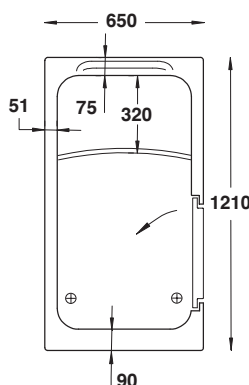

OULTON, Full length walk-in bath 1700x700mm

- Inward opening door.
- Effortless, easy close latch mechanism.
- Optional end panel available.
- Dual clicker waste supplied.
- **TAPS NOT SUPPLIED.**
- Guarantee: 1 year parts & labour, 5 year parts only.

OULTON
Left hand entry door illustrated.

Description	Left Hand	Right Hand
Oulton Standard Walk-in Bath	11-OULLH	11-OULRH
End Panel, <i>not handed</i>	11-OULEP	

BLAKEMERE, Deep soaker, corner bath 1210 x 650mm

- Inward opening door with single lever door lock.
- Seat height: 365mm.
- Overall internal depth: 795mm.
- Floor to top of bath: 865 - 965mm.
- Incorporating moulded seat for seated bathing.
- Dual clicker waste supplied.
- **TAPS NOT SUPPLIED.**
- Guarantee: 1 year parts & labour, 5 year parts only.

SHAKERLEY
Right hand door, left hand seat.

Description	Left Hand	Right Hand
Shakerley Bath with Seat Lift	11-SHALH	11-SHARH
End Panel, <i>not handed</i>	11-SHAEP	

ROPOX BATHTUBS, Adjustable height baths Sizes: 1700x750mm or 1800x800mm