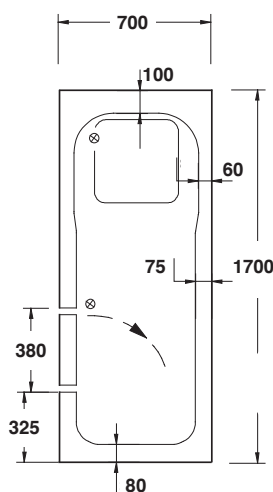

OULTON
Left hand entry door illustrated.

Description	Left Hand	Right Hand
Oulton Standard Walk-in Bath	11-OULLH	11-OULRH
End Panel, <i>not handed</i>	11-OULEP	

BLAKEMERE, Deep soaker, corner bath 1210 x 650mm

- Inward opening door with single lever door lock.
- Seat height: 365mm.
- Overall internal depth: 795mm.
- Floor to top of bath: 865 - 965mm.
- Incorporating moulded seat for seated bathing.
- Dual clicker waste supplied.
- **TAPS NOT SUPPLIED.**
- Guarantee: 1 year parts & labour, 5 year parts only.

BLAKEMERE
Left hand entry door illustrated.

Description	Left Hand	Right Hand
Blakemere Walk-in Corner Bath	11-BLALH	11-BLARH
End Panel, <i>not handed</i>	11-BLAEP	

SHAKERLEY, Assistive bath 1700 x 700mm

SHAKERLEY
Right hand door, left hand seat.

Description	Left Hand	Right Hand
Shakerley Bath with Seat Lift	11-SHALH	11-SHARH
End Panel, <i>not handed</i>	11-SHAEP	

ROPOX BATHTUBS, Adjustable height baths Sizes: 1700x750mm or 1800x800mm