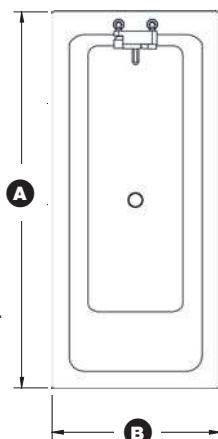

OULTON, Full length walk-in bath 1700x700mm

- Inward opening door.
- Effortless, easy close latch mechanism.
- Optional end panel available.
- Dual clicker waste supplied.
- **TAPS NOT SUPPLIED.**
- Guarantee: 1 year parts & labour, 5 year parts only.

Description	Left Hand	Right Hand
Oulton Standard Walk-in Bath	11-OULLH	11-OULRH
End Panel, <i>not handed</i>	11-OULEP	

BLAKEMERE, Deep soaker, corner bath 1210 x 650mm

- Inward opening door with single lever door lock.
- Seat height: 365mm.
- Overall internal depth: 795mm.
- Floor to top of bath: 865 - 965mm.
- Incorporating moulded seat for seated bathing.
- Dual clicker waste supplied.
- **TAPS NOT SUPPLIED.**
- Guarantee: 1 year parts & labour, 5 year parts only.

Description	Left Hand	Right Hand
Blakemere Walk-in Corner Bath	11-BLALH	11-BLARH
End Panel, <i>not handed</i>	11-BLAEP	

SHAKERLEY, Assistive bath 1700 x 700mm

- Powered up / down seat lift to aid patient transfer or people who may require assistance when bathing.
- Inward opening door & button operated door mechanism.
- Contoured seat with fold down armrests
- Powered lifting & lowering up to **150kg** or **24 stone**.
- Dual clicker waste supplied.
- **TAPS NOT SUPPLIED.**
- Guarantee: 1 year parts & labour, 5 year parts only.

Description	Left Hand	Right Hand
Shakerley Bath with Seat Lift	11-SHALH	11-SHARH
End Panel, <i>not handed</i>	11-SHAEP	

ROPOX BATHTUBS, Adjustable height baths Sizes: 1700x750mm or 1800x800mm