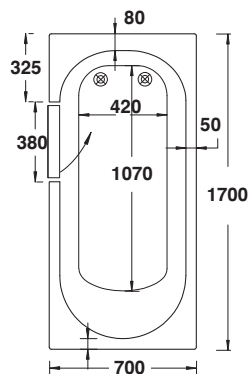

OULTON, Full length walk-in bath 1700x700mm

- Inward opening door.
- Effortless, easy close latch mechanism.
- Optional end panel available.
- Dual clicker waste supplied.
- **TAPS NOT SUPPLIED.**
- Guarantee: 1 year parts & labour, 5 year parts only.

OULTON
Left hand entry door illustrated.

Description	Left Hand	Right Hand
Oulton Standard Walk-in Bath	11-OULLH	11-OULRH
End Panel, <i>not handed</i>	11-OULEP	

BLAKEMERE, Deep soaker, corner bath 1210 x 650mm

- Inward opening door with single lever door lock.
- Seat height: 365mm.
- Overall internal depth: 795mm.
- Floor to top of bath: 865 - 965mm.
- Incorporating moulded seat for seated bathing.
- Dual clicker waste supplied.
- **TAPS NOT SUPPLIED.**
- Guarantee: 1 year parts & labour, 5 year parts only.

SHAKERLEY
Right hand door, left hand seat.

Description	Left Hand	Right Hand
Shakerley Bath with Seat Lift	11-SHALH	11-SHARH
End Panel, <i>not handed</i>	11-SHAEP	

ROPOX BATHTUBS, Adjustable height baths Sizes: 1700x750mm or 1800x800mm