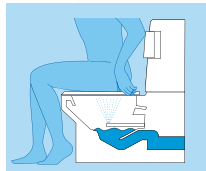

PALMA VITA

- Aesthetically pleasing design including telescopic skirt to cover plinth & a continuous bowl cover.
- Simultaneous flushing & washing, a unique feature.
- Improved personal hygiene, cleaning with water.
- Can be used at all times as a conventional WC.
- Combines a WC and bidet with the addition of drying air.
- User-friendly system guarantees the most hygienic toilet performance.
- Unique one touch system operates the toilets automatic functions by just pressing & releasing the elbow pad.
- Simple 'hands free' action automatic flushing, warm water washing & warm air drying.
- UK made in a dedicated factory.
- Customised to suit individual needs.
- Installation & service support available.
- 1 year guarantee.

how it works

Flushing
Press either elbow pad when standing for conventional flush.

Washing
Press either elbow pad when seated & hold for approx 10-15 seconds, flushing & warm water will start.

Drying
Warm air drying automatically follows when elbow pad is released.