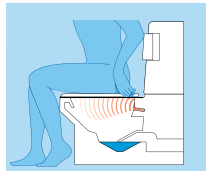

PALMA VITA

- Aesthetically pleasing design including telescopic skirt to cover plinth & a continuous bowl cover.
- Simultaneous flushing & washing, a unique feature.
- Improved personal hygiene, cleaning with water.
- Can be used at all times as a conventional WC.
- Combines a WC and bidet with the addition of drying air.
- User-friendly system guarantees the most hygienic toilet performance.
- Unique one touch system operates the toilets automatic functions by just pressing & releasing the elbow pad.
- Simple 'hands free' action automatic flushing, warm water washing & warm air drying.
- UK made in a dedicated factory.
- Customised to suit individual needs.
- Installation & service support available.
- 1 year guarantee.

how it works

Flushing
Press either elbow pad when standing for conventional flush.

Washing
Press either elbow pad when seated & hold for approx 10-15 seconds, flushing & warm water will start.

Drying
Warm air drying automatically follows when elbow pad is released.