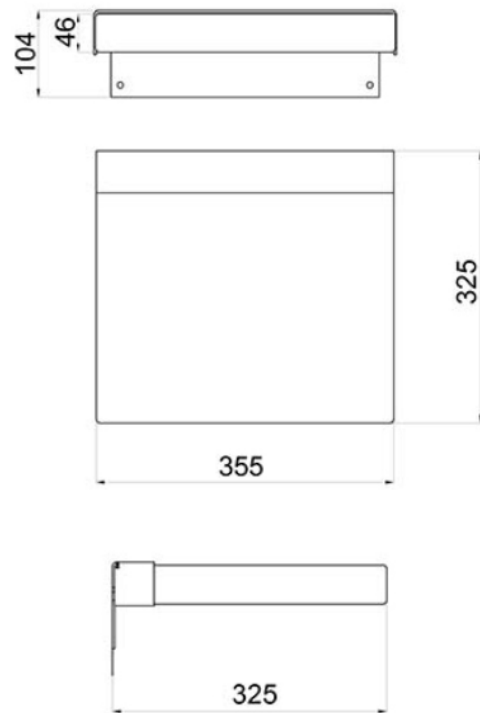

Square Padded Shower Seat

Shower Seat with Single Leg