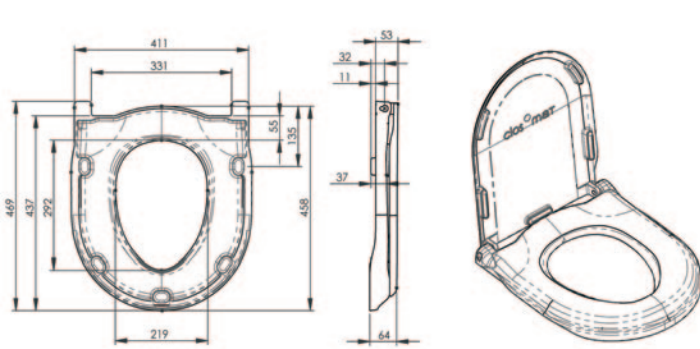

palma vita & lima lift seats technical data

Standard Hard Palma Seat (White)
Side & 3d views shown with lid (White)

Soft Adult Palma Seat (Blue)
Side & 3d views shown with lid (White)

Soft Junior Palma Seat (Blue)
Side & 3d views shown with lid (White)

Soft Horseshoe Palma Seat (Blue)
Side & 3d views shown with lid (White)

palma vita douche showing 3 positions