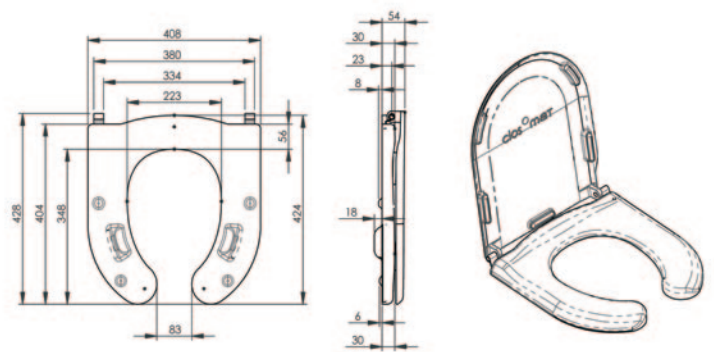

palma vita & lima lift seats technical data

Standard Hard Palma Seat (White)
Side & 3d views shown with lid (White)

Soft Adult Palma Seat (Blue)
Side & 3d views shown with lid (White)

Soft Junior Palma Seat (Blue)
Side & 3d views shown with lid (White)

Soft Horseshoe Palma Seat (Blue)
Side & 3d views shown with lid (White)

palma vita douche showing 3 positions