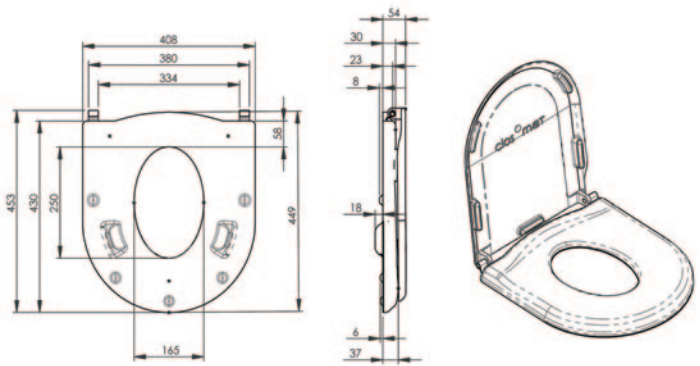

palma vita & lima lift seats technical data

Standard Hard Palma Seat (White)
Side & 3d views shown with lid (White)

Soft Adult Palma Seat (Blue)
Side & 3d views shown with lid (White)

Soft Junior Palma Seat (Blue)
Side & 3d views shown with lid (White)

Soft Horseshoe Palma Seat (Blue)
Side & 3d views shown with lid (White)

palma vita douche showing 3 positions