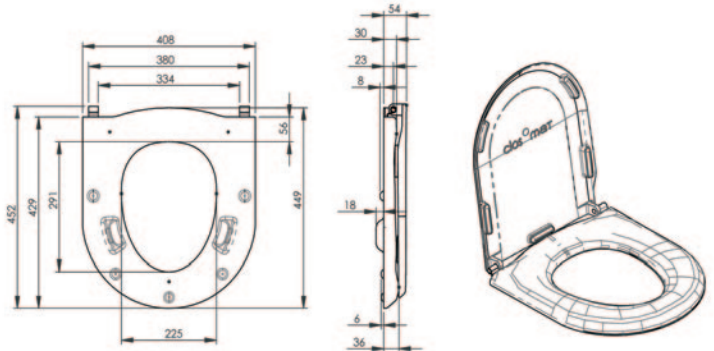

palma vita & lima lift seats technical data

Standard Hard Palma Seat (White)
Side & 3d views shown with lid (White)

Soft Adult Palma Seat (Blue)
Side & 3d views shown with lid (White)

Soft Junior Palma Seat (Blue)
Side & 3d views shown with lid (White)

Soft Horseshoe Palma Seat (Blue)
Side & 3d views shown with lid (White)

palma vita douche showing 3 positions