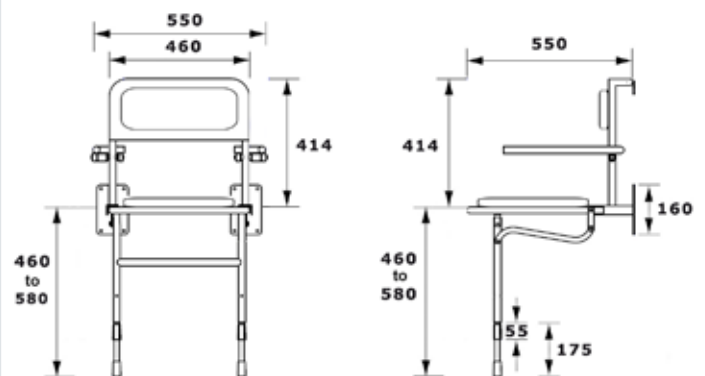

Description	Reference
Deluxe Padded Shower Seat - Grey Pads	07SS53
Deluxe Padded Shower Seat - Grey Pads & Short Leg	07SS53-Short
Deluxe Padded Shower Seat - Blue Pads	07SS53B
Deluxe Padded Shower Seat - Blue Pads & Short Leg	07SS53B-Short