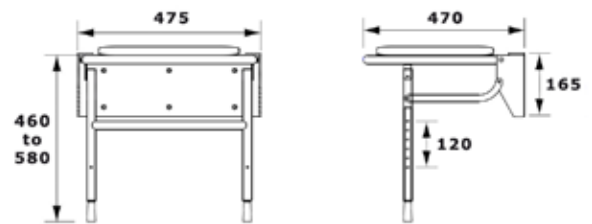

### CONTOUR PADDED SHOWER SEATS

- Clip on, easy to clean, moulded, padded seats for extra comfort.
- Leg adjustment from approximately 460mm - 580mm.
- Short leg option available to lower the seat height from 560mm down to 410mm.
- Options with backrest has independent flip up armrests.
- Fold up against the wall when not in use.
- Tested in accordance with BS EN 12182:2012.
- Blue padded options available at no extra cost to assist the visually impaired.

#### STANDARD PADDED SHOWER SEAT

Standard Padded Shower Seat

Standard Padded Shower Seat with Blue Pad

Description	Reference
Standard Padded Shower Seat - Grey Pad	07SS52
Standard Padded Shower Seat - Grey Pad & Short Leg	07SS52-Short
Standard Padded Shower Seat - Blue Pad	07SS52B
Standard Padded Shower Seat - Blue Pad & Short Leg	07SS52B-Short