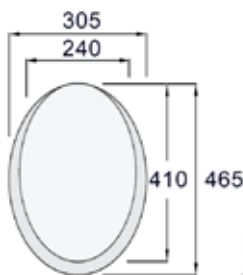

55mm, 75mm & 105mm UNIVERSAL TOILET PLINTHS

- Use to permanently raise the WC pan by either 55mm, 75mm or 105mm.
- Screw directly to the floor or tray.
- GRP construction.
- An alternative to using raised toilet seats.
- Universal, can be used with virtually all WC pans.
- Incorporating  antibacterial product protection.

Description	Reference
55mm Plinth	26TP55U
75mm Plinth	26TP75U
105mm Plinth	26TP105U

WINDOW KIT

- Use as an alternative to a 'U' shaped curtain when a window encroaches into the showering area.
- 1400mm drop x 1800mm 4oz satin striped curtain supplied as standard.
- With a 1500mm straight curtain rail.
- Easy to install.
- 'T' Piece and all the relevant fixings needed to assemble the window kit are supplied.