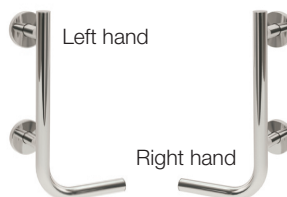

- Easy to use friction action.
- Stainless steel backplate for durability.
- Tested to 120kg in 90° & 45° positions.

PART CODE	03SS-HAS760
------------------	-------------

SQUARE PADDED SHOWER SEAT

- Polished stainless steel mounting plate.
- Wall fixed, non-folding seat.
- Maximum rated load of 165kg.
- Soft polyurethane seat pad.

PART CODE	07SS62
------------------	--------

SHOWER SEAT WITH SINGLE LEG

- Easy to grasp edge to assist with transfer.
- Can be folded upright against the wall.
- Load tested to a weight of 200kg.
- Polyurethane seat does not feel cold or hard.

PART CODE	07SS40
------------------	--------

DOUBLE TOILET ROLL HOLDER

- 260mm in length.
- 25mm stainless steel.
- Stylish, low profile cover plate.

PART CODE	03SS-TRD
------------------	----------

TOILET ROLL HOLDER

- Ideal for restricted space situations.
- Stylish low profile cover plates.
- Left or right hand available.

LH PART CODE	03SS-TRL
RH PART CODE	03SS-TRR

Unless stated otherwise