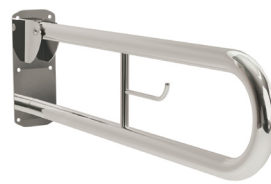

STRAIGHT GRABRAIL

- Available sizes: 300, 450 & 600mm.
- Stylish, low profile cover plates.

SIZE	PART CODE
300mm	03SS-GRS300
450mm	03SS-GRS450
600mm	03SS-GRS600

ARCH GRABRAIL

- Available sizes: 300, 450 & 600mm.
- Stylish, low profile cover plates.

SIZE	PART CODE
300mm	03SS-GRA300
450mm	03SS-GRA450
600mm	03SS-GRA600

WAVE GRABRAIL

- Available sizes: 300, 450 & 600mm.
- Stylish, low profile cover plates.
- Left or right hand available.

SIZE	LH PART CODE	RH PART CODE
300mm	03SS-GRW300L	03SS-GRW300R
450mm	03SS-GRW450L	03SS-GRW450R
600mm	03SS-GRW600L	03SS-GRW600R

HINGED ARM SUPPORT

- Easy to use friction action.
- Stainless steel backplate for durability.
- Tested to 170kg in 90° & 45° positions.

PART CODE	03SS-HAD760
------------------	-------------

HINGED ARM SUPPORT WITH TOILET ROLL HOLDER

- Easy to use friction action.
- Stainless steel backplate for durability.
- Tested to 170kg in 90° & 45° positions.

PART CODE	03SS-HAD760TRH
------------------	----------------

SINGLE HINGED ARM SUPPORT