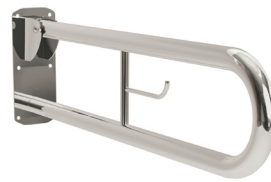

STRAIGHT GRABRAIL

- Available sizes: 300, 450 & 600mm.
- Stylish, low profile cover plates.

SIZE	PART CODE
300mm	03SS-GRS300
450mm	03SS-GRS450
600mm	03SS-GRS600

ARCH GRABRAIL

- Available sizes: 300, 450 & 600mm.
- Stylish, low profile cover plates.

SIZE	PART CODE
300mm	03SS-GRA300
450mm	03SS-GRA450
600mm	03SS-GRA600

WAVE GRABRAIL

- Available sizes: 300, 450 & 600mm.
- Stylish, low profile cover plates.
- Left or right hand available.

SIZE	LH PART CODE	RH PART CODE
300mm	03SS-GRW300L	03SS-GRW300R
450mm	03SS-GRW450L	03SS-GRW450R
600mm	03SS-GRW600L	03SS-GRW600R

HINGED ARM SUPPORT

- Easy to use friction action.
- Stainless steel backplate for durability.
- Tested to 170kg in 90° & 45° positions.

PART CODE	03SS-HAD760
------------------	-------------

HINGED ARM SUPPORT WITH TOILET ROLL HOLDER

- Easy to use friction action.
- Stainless steel backplate for durability.
- Tested to 170kg in 90° & 45° positions.

PART CODE	03SS-HAD760TRH
------------------	----------------

SINGLE HINGED ARM SUPPORT