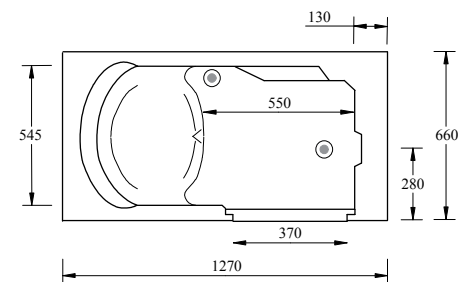

LH RH

OAKMERE, 1050 x 665mm

- Inward opening door.
- Button operated door mechanism.
- Seat height: 320mm.
- Overall internal depth: 750mm.
- Step in threshold: 170mm (outer).
- Floor to top of bath: 890mm.

Description	Left Hand	Right Hand
Delamere Walk-in Bath	11-DELLH	11-DELRH
Side Panel, not handed	11-DELEP	

UK mainland fixed delivery charge
Lead-time 3 weeks

Right hand entry door illustrated.

BLAKEMERE, 1210 x 650mm

- Inward opening door.
- Single lever door lock.
- Seat height: 365mm.
- Overall internal depth: 795mm.
- Step in threshold: 150-250mm max.
- Floor to top of bath: 865-965mm.

Description	Left Hand	Right Hand
Blakemere Walk-in Bath	11-BLALH	11-BLARH
End Panel, not handed	11-BLAEP	

Right hand entry door illustrated.

NUNSMERE, 1270 x 660mm

- Inward opening door.
- Easy to use single lever door lock.
- Seat height: 370mm.
- Overall internal depth: 790mm.
- Step in threshold: 196mm (outer).
- Floor to top of bath: 936mm.