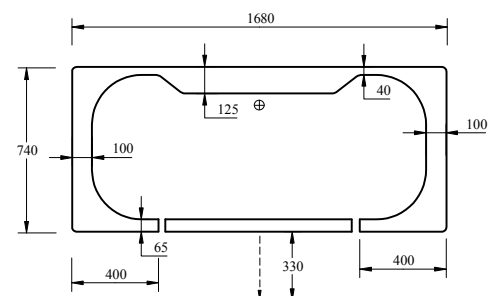

STANDARD FULL LENGTH WALK-IN BATH

Right hand entry door illustrated.

OULTON, standard walk-in bath
1700x700mm

- Inward opening door.
- Effortless, easy close latch mechanism.
- Low step in threshold: 165mm minimum.
- Optional end panel available.

Right hand entry door illustrated.

MANLEY, 'L' bath

1670 x 700 x 850mm

- Inward opening door
- Easy close latch mechanism
- Step in threshold: 195mm (outer)
- Floor to top of bath: 535mm

Description	Left Hand	Right Hand
Manley L Shape Walk-in Bath	11-MANLH	11-MANRH
End Panel, <i>not handed</i>	11-MANEP	

Right hand entry door illustrated.

SHAKERLEY, 1700 x 700mm

- Bath with powered up / down seat lift
- Inward opening door.
- Button operated door mechanism.
- Contoured seat with fold down armrests
- Step in threshold: 235mm (outer).
- Powered lifting & lowering up to 150kg or 24 stones.

Description	Left Hand	Right Hand
Shakerley Bath with Seat Lift	11-SHALH	11-SHARH
End Panel, not handed	11-SHAEP	

Not handed.

ROSTHERNE, 1680 x 740mm

- Outward opening, 880mm wide fold down door.
- Easy to access from a sitting height for easy transfer from a wheelchair.
- Height adjustable to suit user: 500mm (maximum from the floor).
- Height: 800mm (maximum adjustment).
- Eliminates the use of slings & hoists.