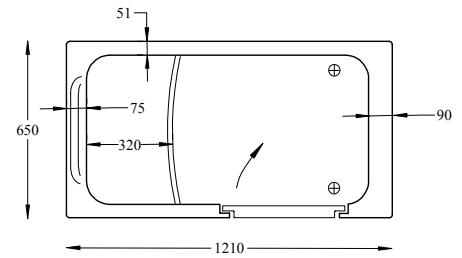

LH RH

OAKMERE, 1050 x 665mm

- Inward opening door.
- Button operated door mechanism.
- Seat height: 320mm.
- Overall internal depth: 750mm.
- Step in threshold: 170mm (outer).
- Floor to top of bath: 890mm.

Description	Left Hand	Right Hand
Oakmere Walk-in Bath	11-OAKLH	11-OAKRH
End Panel, not handed	11-OAKEP	

Right hand entry door illustrated.

LH RH

DELAMERE, 1210 x 650mm

- Inward opening 10mm toughened glass door.
- Easy to use single lever door lock.
- Seat height: 395mm.
- Overall internal depth: 795mm.
- Step in threshold: 196mm (outer).

Description	Left Hand	Right Hand
Delamere Walk-in Bath	11-DELLH	11-DELRH
Side Panel, not handed	11-DELEP	

UK mainland fixed delivery charge
Lead-time 3 weeks

Right hand entry door illustrated.

BLAKEMERE, 1210 x 650mm

- Inward opening door.
- Single lever door lock.
- Seat height: 365mm.
- Overall internal depth: 795mm.
- Step in threshold: 150-250mm max.
- Floor to top of bath: 865-965mm.

Description	Left Hand	Right Hand
Blakemere Walk-in Bath	11-BLALH	11-BLARH
End Panel, not handed	11-BLAEP	