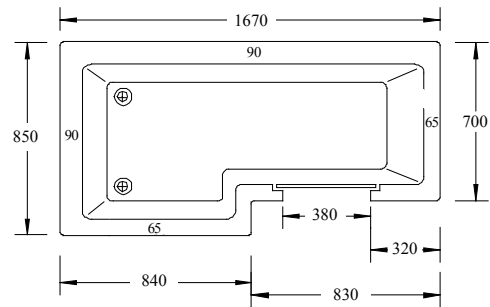

- Inward opening, 10mm toughened glass door
- Single lever door lock
- Step in threshold: 235mm (outer)
- Floor to top of bath: 535mm.

Description	Left Hand	Right Hand
Marbury L Shape Walk-in Bath	11-MARLH	11-MARRH
End Panel, <i>not handed</i>	11-MAREP	

Right hand entry door illustrated.

MANLEY, 'L' bath

1670 x 700 x 850mm

- Inward opening door
- Easy close latch mechanism
- Step in threshold: 195mm (outer)
- Floor to top of bath: 535mm

Description	Left Hand	Right Hand
Manley L Shape Walk-in Bath	11-MANLH	11-MANRH
End Panel, <i>not handed</i>	11-MANEP	

Right hand entry door illustrated.

BRERETON, 'P' bath

1675 x 750 x 850mm

- Inward opening door
- Button operated door mechanism
- Step in threshold: 235mm (outer)
- Floor to top of bath: 530mm.

Description	Left Hand	Right Hand
Brereton P Shape Walk-in Bath	11-BRELH	11-BRERH
End Panel, <i>not handed</i>	11-BREEP	