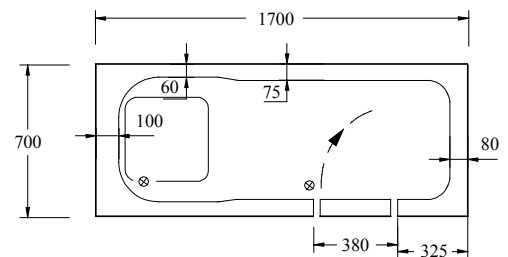

Right hand entry door illustrated.

MANLEY, 'L' bath

1670 x 700 x 850mm

- Inward opening door
- Easy close latch mechanism
- Step in threshold: 195mm (outer)
- Floor to top of bath: 535mm

Description	Left Hand	Right Hand
Manley L Shape Walk-in Bath	11-MANLH	11-MANRH
End Panel, <i>not handed</i>	11-MANEP	

Right hand entry door illustrated.

BRERETON, 'P' bath

1675 x 750 x 850mm

- Inward opening door
- Button operated door mechanism
- Step in threshold: 235mm (outer)
- Floor to top of bath: 530mm.

Description	Left Hand	Right Hand
Brereton P Shape Walk-in Bath	11-BRELH	11-BRERH
End Panel, <i>not handed</i>	11-BREEP	

Right hand entry door illustrated.

NUNSMERE, 1270 x 660mm

- Inward opening door.
- Easy to use single lever door lock.
- Seat height: 370mm.
- Overall internal depth: 790mm.
- Step in threshold: 196mm (outer).
- Floor to top of bath: 936mm.

Right hand entry door illustrated.

SHAKERLEY, 1700 x 700mm

- Bath with powered up / down seat lift
- Inward opening door.
- Button operated door mechanism.
- Contoured seat with fold down armrests
- Step in threshold: 235mm (outer).
- Powered lifting & lowering up to 150kg or 24 stones.