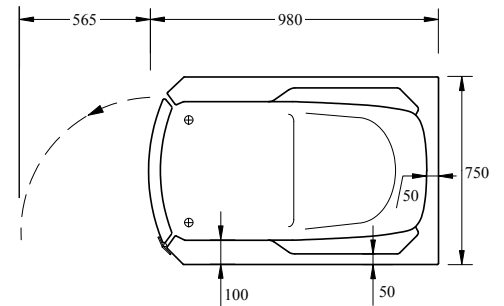

Right hand entry door illustrated.

MANLEY, 'L' bath

1670 x 700 x 850mm

- Inward opening door
- Easy close latch mechanism
- Step in threshold: 195mm (outer)
- Floor to top of bath: 535mm

Description	Left Hand	Right Hand
Manley L Shape Walk-in Bath	11-MANLH	11-MANRH
End Panel, <i>not handed</i>	11-MANEP	

Right hand entry door illustrated.

BRERETON, 'P' bath

1675 x 750 x 850mm

- Inward opening door
- Button operated door mechanism
- Step in threshold: 235mm (outer)
- Floor to top of bath: 530mm.

Description	Left Hand	Right Hand
Brereton P Shape Walk-in Bath	11-BRELH	11-BRERH
End Panel, <i>not handed</i>	11-BREEP	

Not suitable for the larger user, larger than a 46" waist or over 5' 10" in height.

Description	Not Handed
Combermere Walk-in Bath	11-COM
Side Panel	11-COMSP

Right hand hinged door illustrated.

LH RH

HATCHMERE, 980 x 750mm

- Wide, outward opening door.
- Front entry.
- Moulded backrest, armrests & seat.
- Optional canopy.
- Seat height: 280mm.
- Overall internal depth: 795mm.
- Step in threshold: 175mm.
- 'DUO' bath option supplied in 2 parts for easier installation.
- Floor to top of bath: 935mm.