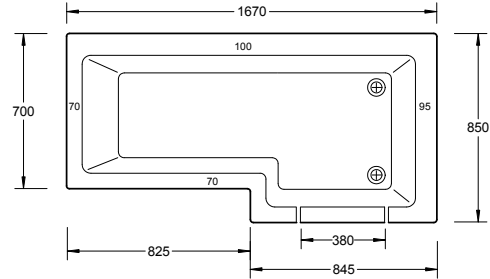

Description	Left Hand	Right Hand
Oulton Standard Walk-in Bath	11-OULLH	11-OULRH
End Panel, <i>not handed</i>	11-OULEP	

UK mainland fixed delivery charge
Lead-time 3 weeks

L SHAPED & P SHAPED WALK-IN BATHS

- 6mm toughened glass shower screen with bright silver trim.
- Slip resistant base to shower area.
- Optional end panels available.

Right hand entry door illustrated.

MARBURY, 'L' bath

1670 x 700 x 850mm

- Inward opening, 10mm toughened glass door
- Single lever door lock
- Step in threshold: 235mm (outer)
- Floor to top of bath: 535mm.

Description	Left Hand	Right Hand
Marbury L Shape Walk-in Bath	11-MARLH	11-MARRH
End Panel, <i>not handed</i>	11-MAREP	

Right hand entry door illustrated.

MANLEY, 'L' bath

1670 x 700 x 850mm

- Inward opening door
- Easy close latch mechanism
- Step in threshold: 195mm (outer)
- Floor to top of bath: 535mm

Description	Left Hand	Right Hand
Manley L Shape Walk-in Bath	11-MANLH	11-MANRH
End Panel, <i>not handed</i>	11-MANEP	