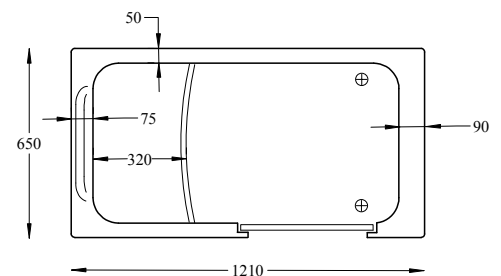

LH RH

OAKMERE, 1050 x 665mm

- Inward opening door.
- Button operated door mechanism.
- Seat height: 320mm.
- Overall internal depth: 750mm.
- Step in threshold: 170mm (outer).
- Floor to top of bath: 890mm.

Description	Left Hand	Right Hand
Oakmere Walk-in Bath	11-OAKLH	11-OAKRH
End Panel, not handed	11-OAKEP	

Right hand entry door illustrated.

LH RH

DELAMERE, 1210 x 650mm

- Inward opening 10mm toughened glass door.
- Easy to use single lever door lock.
- Seat height: 395mm.
- Overall internal depth: 795mm.
- Step in threshold: 196mm (outer).

Description	Left Hand	Right Hand
Delamere Walk-in Bath	11-DELLH	11-DELRH
Side Panel, not handed	11-DELEP	

UK mainland fixed delivery charge
Lead-time 3 weeks

Right hand entry door illustrated.

BLAKEMERE, 1210 x 650mm

- Inward opening door.
- Single lever door lock.
- Seat height: 365mm.
- Overall internal depth: 795mm.
- Step in threshold: 150-250mm max.
- Floor to top of bath: 865-965mm.

Description	Left Hand	Right Hand
Blakemere Walk-in Bath	11-BLALH	11-BLARH
End Panel, not handed	11-BLAEP	