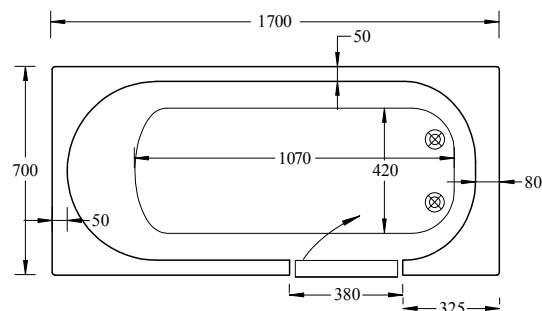

STANDARD FULL LENGTH WALK-IN BATH

Right hand entry door illustrated.

OULTON, standard walk-in bath
1700x700mm

- Inward opening door.
- Effortless, easy close latch mechanism.
- Low step in threshold: 165mm minimum.
- Optional end panel available.

Description	Left Hand	Right Hand
Oulton Standard Walk-in Bath	11-OULLH	11-OULRH
End Panel, <i>not handed</i>	11-OULEP	

UK mainland fixed delivery charge
Lead-time 3 weeks

L SHAPED & P SHAPED WALK-IN BATHS

Right hand entry door illustrated.

MANLEY, 'L' bath

1670 x 700 x 850mm

- Inward opening door
- Easy close latch mechanism
- Step in threshold: 195mm (outer)
- Floor to top of bath: 535mm

Description	Left Hand	Right Hand
Manley L Shape Walk-in Bath	11-MANLH	11-MANRH
End Panel, <i>not handed</i>	11-MANEP	

LH RH

OAKMERE, 1050 x 665mm

- Inward opening door.
- Button operated door mechanism.
- Seat height: 320mm.
- Overall internal depth: 750mm.
- Step in threshold: 170mm (outer).
- Floor to top of bath: 890mm.