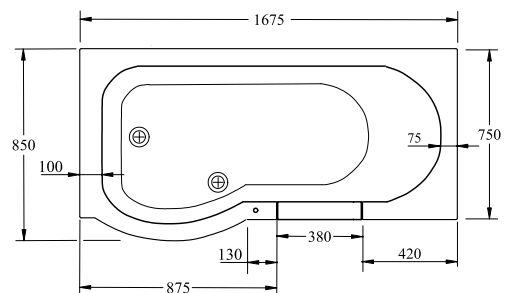

- Inward opening, 10mm toughened glass door
- Single lever door lock
- Step in threshold: 235mm (outer)
- Floor to top of bath: 535mm.

Description	Left Hand	Right Hand
Marbury L Shape Walk-in Bath	11-MARLH	11-MARRH
End Panel, <i>not handed</i>	11-MAREP	

Right hand entry door illustrated.

MANLEY, 'L' bath

1670 x 700 x 850mm

- Inward opening door
- Easy close latch mechanism
- Step in threshold: 195mm (outer)
- Floor to top of bath: 535mm

Description	Left Hand	Right Hand
Manley L Shape Walk-in Bath	11-MANLH	11-MANRH
End Panel, <i>not handed</i>	11-MANEP	

Right hand entry door illustrated.

BRERETON, 'P' bath

1675 x 750 x 850mm

- Inward opening door
- Button operated door mechanism
- Step in threshold: 235mm (outer)
- Floor to top of bath: 530mm.

Description	Left Hand	Right Hand
Brereton P Shape Walk-in Bath	11-BRELH	11-BRERH
End Panel, <i>not handed</i>	11-BREEP	

LH RH

OAKMERE, 1050 x 665mm

- Inward opening door.
- Button operated door mechanism.
- Seat height: 320mm.
- Overall internal depth: 750mm.
- Step in threshold: 170mm (outer).
- Floor to top of bath: 890mm.