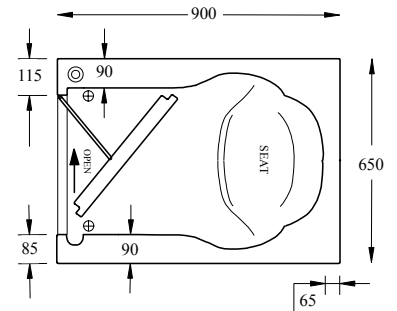

Right hand entry door illustrated.

MANLEY, 'L' bath

1670 x 700 x 850mm

- Inward opening door
- Easy close latch mechanism
- Step in threshold: 195mm (outer)
- Floor to top of bath: 535mm

Description	Left Hand	Right Hand
Manley L Shape Walk-in Bath	11-MANLH	11-MANRH
End Panel, <i>not handed</i>	11-MANEP	

Right hand entry door illustrated.

BRERETON, 'P' bath

1675 x 750 x 850mm

- Inward opening door
- Button operated door mechanism
- Step in threshold: 235mm (outer)
- Floor to top of bath: 530mm.

Description	Left Hand	Right Hand
Brereton P Shape Walk-in Bath	11-BRELH	11-BRERH
End Panel, <i>not handed</i>	11-BREEP	

WALK-IN BATHS

Not handed.

NOT HANDED

COMBERMERE, 900 x 650mm

- Inward opening wide front door.
- Button operated door mechanism.
- Seat height: 320mm.
- Overall internal depth: 750mm.
- Step in threshold: 170mm.
- Floor to top of bath: 860mm.

Not suitable for the larger user, larger than a 46" waist or over 5' 10" in height.

Description	Not Handed
Combermere Walk-in Bath	11-COM
Side Panel	11-COMSP

Right hand hinged door illustrated.

LH RH

HATCHMERE, 980 x 750mm