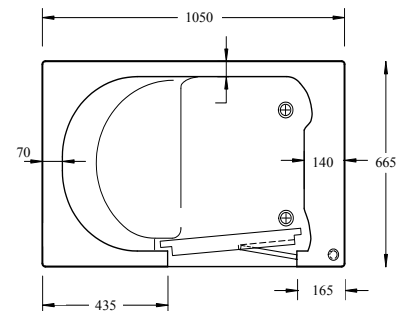

Right hand entry door illustrated.

MANLEY, 'L' bath

1670 x 700 x 850mm

- Inward opening door
- Easy close latch mechanism
- Step in threshold: 195mm (outer)
- Floor to top of bath: 535mm

Description	Left Hand	Right Hand
Manley L Shape Walk-in Bath	11-MANLH	11-MANRH
End Panel, <i>not handed</i>	11-MANEP	

Right hand entry door illustrated.

BRERETON, 'P' bath

1675 x 750 x 850mm

- Inward opening door
- Button operated door mechanism
- Step in threshold: 235mm (outer)
- Floor to top of bath: 530mm.

Description	Left Hand	Right Hand
Brereton P Shape Walk-in Bath	11-BRELH	11-BRERH
End Panel, <i>not handed</i>	11-BREEP	

LH RH

OAKMERE, 1050 x 665mm

- Inward opening door.
- Button operated door mechanism.
- Seat height: 320mm.
- Overall internal depth: 750mm.
- Step in threshold: 170mm (outer).
- Floor to top of bath: 890mm.

Description	Left Hand	Right Hand
Oakmere Walk-in Bath	11-OAKLH	11-OAKRH
End Panel, not handed	11-OAKEP	

Right hand entry door illustrated.

LH RH

DELAMERE, 1210 x 650mm

- Inward opening 10mm toughened glass door.
- Easy to use single lever door lock.
- Seat height: 395mm.
- Overall internal depth: 795mm.
- Step in threshold: 196mm (outer).