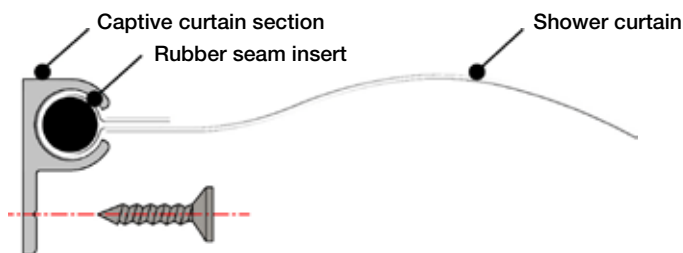

**SATIN STRIPED****PLAIN CONTRACT****NEW ANTIBACTERIAL SHOWER CURTAINS**

- White, weighted 4oz, polyester curtains.
- 50g weighted bottom seam stops a curtain from riding up whilst the shower is in use.
- Rust proof, chrome nickel plated eyelets.
- 1" hem to each curtain edge, open at the top & bottom to accommodate our Captive Curtain system, *see below*.
- Antibacterial treatment inhibits the growth of bacteria & fungi to eliminate unpleasant smells & textile staining.
- 1400mm drop curtain can be used where a shower seat is sited, this will finish high enough to avoid the seats brackets.
- Available in satin striped or plain contract white, *textile samples illustrated left*.

- Eliminates preventable water leaks via the shower curtain wall gap.
- By adding a seam to one edge of our curtain range they can be locked in position keeping over sprayed water in the showering area.
- Advantageous in high use situations or if a window or vent encroaches into the shower area.
- Easily removed for washing. Slide the curtain out of the captive section and remove the rubber seam insert, *see left*.
- Use with any size satin striped or plain white contract curtain.

		SATIN STRIPED CURTAINS	PLAIN CONTRACT CURTAINS
Width	Drop	Reference	Reference
1800mm	1400mm	01SS-1814AB	-
1800mm	1800mm	01SS-1818AB	-
1800mm	2000mm	01SS-1820AB	01SW-1820AB
2130mm	2130mm	01SS-2121AB	01SW-2121AB
2500mm	2000mm	01SS-2520AB	01SW-2520AB

Captive curtain profile eliminates leaks between the wall & shower curtain.