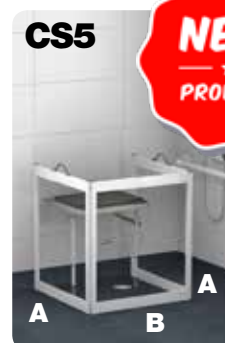

CARERSSCREENS®

Portable & convenient.

- A convenient option to a fixed shower enclosure.
- Easily portable, can be moved effortlessly from room to room.
- Assists in keeping the carer dry during showering & deflecting water back into the shower area.
- Low screen height of 750mm (29½”), which is a preferred height for carers. Other screen heights available on request.
- Can be used in conjunction with a shower tray or alternatively, a tiled or wet floor area.
- Fold flat for compact storage & portability.
- By removing the Carerscreen® when it is not in use, the shower area is then clear for other members of the household.
- Available in five standard sizes & can be made to measure.
- Lifetime guarantee.
- **NOW AVAILABLE** Luxe range Carerscreens are an alternative to the standard white range & will compliment any modern easy access bathroom.
- Not handed.

REF	Height	No. of Panels	Weight	Panel Width	
				A	B
CS1	750mm	2	7kg	650mm	-
CS2	900mm	2	9kg	750mm	-
CS3	750mm	2	9kg	1000mm	-
CS4	750mm	4	9kg	450mm	225mm
CS5	750mm	3	9kg	465mm	465mm

Ideal for rooms with restricted space. Not handed.

Taller screen height for modesty purposes & to keep the carer drier. Not handed.

Wider screens are ideal for use with a mobile shower chair. Not handed.

By incorporating more panels the screen can be closer to the user. Not handed.