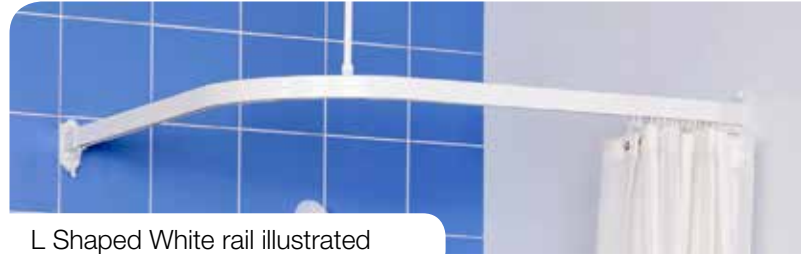

STRAIGHT RAIL

For shower areas between three walls.

Size	White Reference	LUXE Reference
1000mm	02S1000	02S1000-LUX
1500mm	02S1500	02S1500-LUX
2000mm	02S2000	02S2000-LUX
2500mm	02S2500	02S2500-LUX

Straight Luxe rail illustrated

'L' SHAPED SQUARE RAIL

For corner shower areas.

Size		White Reference	LUXE Reference
A	B		
900mm	900mm	02L9	02L9-LUX
1000mm	1000mm	02L10	02L10-LUX
1200mm	1200mm	02L12	02L12-LUX

L Shaped White rail illustrated

'L' SHAPED RECTANGULAR RAIL

For corner or larger shower areas.

Size		White Reference	LUXE Reference
A	B		
750mm	1000mm	02L75X10	02L75X10-LUX
750mm	1200mm	02L75X12	02L75X12-LUX
750mm	1500mm	02L75X15	02L75X15-LUX
750mm	1800mm	02L75X18	02L75X18-LUX
900mm	1000mm	02L90X10	02L90X10-LUX
900mm	1200mm	02L90X12	02L90X12-LUX
900mm	1500mm	02L90X15	02L90X15-LUX
900mm	1800mm	02L90X18	02L90X18-LUX

L Shaped Rectangular Luxe rail illustrated

'U' SHAPED RAIL

If there is an obstruction in the shower area, eg: a window.

Size	White Reference	LUXE Reference
A + B + C = 3 metres	02U3000	02U3000-LUX
A + B + C = 4 metres	02U4000	N/A