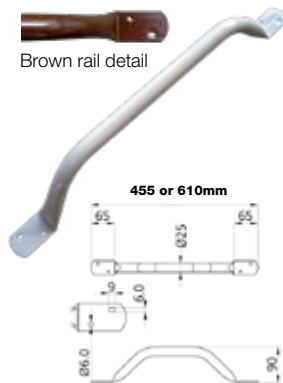

- Offers a reassuring grip in & around the shower area.
- 90° options combine the convenience of a horizontal and vertical grabrail.
- 135° grabrail allows people with a weaker grip to use their forearm for extra leverage.
- Made from strong 36mm diameter PVC tubing. Multiple concealed wall fixings, for secure installation.

600x400 90° Angled
fluted grabrail

Floor to ceiling
grabrail

Floor to ceiling grabrail
with horizontal support

FLOOR TO CEILING GRABRAILS

- Locate close to WC or shower area.
- Sturdy 32mm diameter grabrail, ribbed for a secure grip.
- Optional horizontal stability support.
- Available in white or blue to assist the visually impaired.

Offset grabrail

Straight grabrail

Left hand rail
illustrated above

Newel rail

FLAT END GRABRAILS

- Offset or straight, flat ended grabrails suitable for use by stairs or doorways.
- 25mm diameter, mild steel construction, polyester epoxy coated.
- 2 exposed fixing points at each end.
- Offset grabrail: 67mm clearance, Straight grabrails: 53mm clearance.
- Available in white or brown.

NEWEL RAIL

- Mounted to the newel post, providing additional support for users who require further stability at the foot of the stairs.
- 25mm diameter steel tubing, epoxy coated white.
- Left or right hand available.