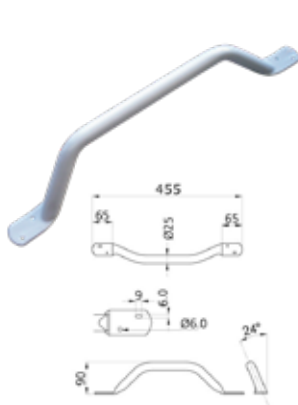

- Offers a reassuring grip in & around the shower area.
- 90° options combine the convenience of a horizontal and vertical grabrail.
- 135° grabrail allows people with a weaker grip to use their forearm for extra leverage.
- Made from strong 36mm diameter PVC tubing. Multiple concealed wall fixings, for secure installation.

600x400 90° Angled
fluted grabrail

Floor to ceiling
grabrail

Floor to ceiling grabrail
with horizontal support

FLOOR TO CEILING GRABRAILS

- Locate close to WC or shower area.
- Sturdy 32mm diameter grabrail, ribbed for a secure grip.
- Optional horizontal stability support.
- Available in white or blue to assist the visually impaired.

Offset grabrail

Straight grabrail

Left hand rail
illustrated above

Newel rail

FLAT END GRABRAILS

- Offset or straight, flat ended grabrails suitable for use by stairs or doorways.
- 25mm diameter, mild steel construction, polyester epoxy coated.
- 2 exposed fixing points at each end.
- Offset grabrail: 67mm clearance, Straight grabrails: 53mm clearance.
- Available in white or brown.

NEWEL RAIL

- Mounted to the newel post, providing additional support for users who require further stability at the foot of the stairs.
- 25mm diameter steel tubing, epoxy coated white.
- Left or right hand available.