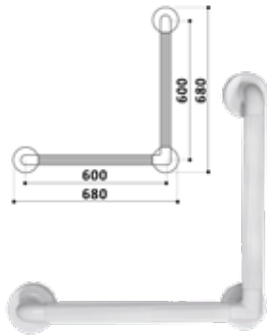

Straight fluted grabrails
300, 450 & 600mm

90° Angled
fluted grabrail

135° Angled
fluted grabrail

White or blue options, where stated, to assist the visually impaired & dementia sufferers.

FLUTED GRABRAILS

- Offers a reassuring grip in & around the shower area.
- 90° options combine the convenience of a horizontal and vertical grabrail.
- 135° grabrail allows people with a weaker grip to use their forearm for extra leverage.
- Made from strong 36mm diameter PVC tubing. Multiple concealed wall fixings, for secure installation.

600x400 90° Angled
fluted grabrail

Floor to ceiling
grabrail

Floor to ceiling grabrail
with horizontal support

FLOOR TO CEILING GRABRAILS

- Locate close to WC or shower area.
- Sturdy 32mm diameter grabrail, ribbed for a secure grip.
- Optional horizontal stability support.
- Available in white or blue to assist the visually impaired.

Offset grabrail

Straight grabrail

Left hand rail
illustrated above

Newel rail

FLAT END GRABRAILS

- Offset or straight, flat ended grabrails suitable for use by stairs or doorways.
- 25mm diameter, mild steel construction, polyester epoxy coated.
- 2 exposed fixing points at each end.
- Offset grabrail: 67mm clearance, Straight grabrails: 53mm clearance.
- Available in white or brown.