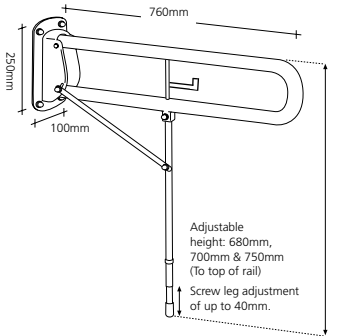

Available in white or blue to assist the visually impaired. (Not Ropox hinged arms supports).

**170kg**  
(26 STONE)  
LOAD CAPACITY

### Hinged arm support

**170kg**  
(26 STONE)  
LOAD CAPACITY

### Hinged arm support with leg

**170kg**  
(26 STONE)  
LOAD CAPACITY

## HINGED ARM SUPPORTS

- Mount by the side of a WC, shower or wash basin to provide a safe way of sitting down & standing.
- Arm locks automatically in the upright position.
- Made from 35mm diameter, polyester coated mild steel tubing.
- Integrated toilet roll holder option available.
- Hinged Arm Support with Leg &/or Toilet Roll Holder: Leg can be adjusted to 680, 700 & 750mm. Fine adjustment of screw in foot up to 40mm.
- 1 year guarantee.