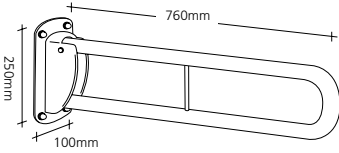

Available in white or blue to assist the visually impaired. (Not Ropox hinged arms supports).

**170kg**  
(26 STONE)  
LOAD CAPACITY

### Hinged arm support

**170kg**  
(26 STONE)  
LOAD CAPACITY

### Hinged arm support with leg

**170kg**  
(26 STONE)  
LOAD CAPACITY

## HINGED ARM SUPPORTS

- Mount by the side of a WC, shower or wash basin to provide a safe way of sitting down & standing.
- Arm locks automatically in the upright position.
- Made from 35mm diameter, polyester coated mild steel tubing.
- Integrated toilet roll holder option available.
- Hinged Arm Support with Leg &/or Toilet Roll Holder: Leg can be adjusted to 680, 700 & 750mm. Fine adjustment of screw in foot up to 40mm.
- 1 year guarantee.