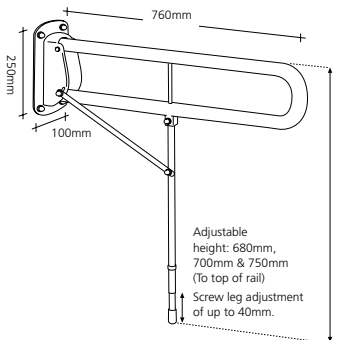

Available in white or blue to assist the visually impaired. (Not Ropox hinged arms supports).

**170kg**  
(26 STONE)  
LOAD CAPACITY

### Hinged arm support

**170kg**  
(26 STONE)  
LOAD CAPACITY

### Hinged arm support with leg

**170kg**  
(26 STONE)  
LOAD CAPACITY

## HINGED ARM SUPPORTS

- Mount by the side of a WC, shower or wash basin to provide a safe way of sitting down & standing.
- Arm locks automatically in the upright position.
- Made from 35mm diameter, polyester coated mild steel tubing.
- Integrated toilet roll holder option available.
- Hinged Arm Support with Leg &/or Toilet Roll Holder: Leg can be adjusted to 680, 700 & 750mm. Fine adjustment of screw in foot up to 40mm.
- 1 year guarantee.