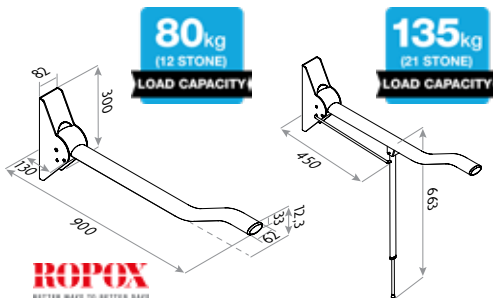

Wave ergonomic hinged arm supports

Description	White	Blue
Hinged Arm	03HAW-001	03HAB-001
Hinged Arm & Toilet Roll Holder	03HAW-001TR	03HAB-001TR
Hinged Arm with Leg	03HALW-001	03HALB-001
Hinged Arm with Leg & Toilet Roll Holder	03HALW-001TR	03HALB-001TR
Straight Ergonomic Hinged Support Arm	03HAW-R80S	-
Straight Ergonomic Hinged Support Arm & Leg	03HAW-R135S	-
Wave Ergonomic Hinged Support Arm	03HAW-R80W	-
Wave Ergonomic Hinged Support Arm & Leg	03HAW-R135W	-
Standing/Sitting Attachment	15GU40	-
Toilet Roll Holder	15TRW-R	-