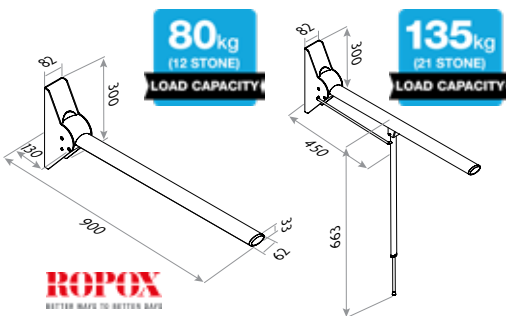

Straight ergonomic hinged arm supports