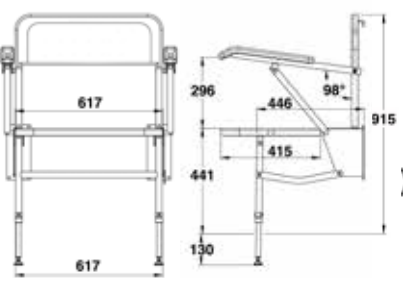

Bariatric shower seat

**350kg**  
(55 STONE)  
LOAD CAPACITY

Bariatric shower seat

**3 YEAR**  
GUARANTEE

Bariatric shower seat with back & arms

**3 YEAR**  
GUARANTEE

Bariatric shower seat with back & arms

**298kg**  
(47 STONE)  
ARM CAPACITY

**350kg**  
(55 STONE)  
LOAD CAPACITY

## SHOWER SEAT WITH SINGLE LEG

- Easy to grasp edge assists with transfer & folds up against the wall when not in use.
- The seats material, polyurethane, is hard wearing & insulating.
- Can be mounted for sitting heights between 420mm to 540mm.

## BARIATRIC EXTRA WIDE SHOWER SEATS

- Provides the best possible comfort for larger users & folds against the wall when not in use.
- Leg adjustment for precision fitting from 440mm - 560mm,
- Seats tested to withstand up to **55 stone**, arm rests **47 stone**.
- Manufactured from heavy duty anodised aluminium, powder coated white.
- Seat with back & arms has independent folding, padded arm rests for side transfer, & is suitable for a shower tray / shower area **750mm** wide or over.
- Quality tested to comply with BS:EN12182:1999 & MDA/2003/029.