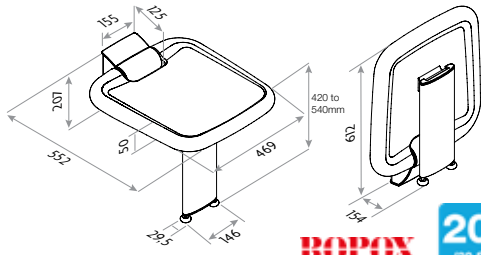

Shower seat with single leg

200kg
(30 STONE)
LOAD CAPACITY