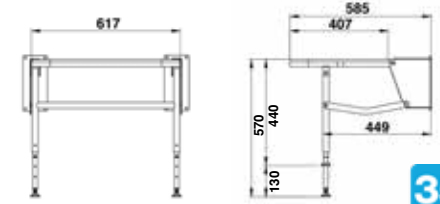

Bariatric shower seat

**350kg**  
(55 STONE)  
LOAD CAPACITY

Bariatric shower seat

**3 YEAR**  
GUARANTEE

Bariatric shower seat with back & arms

**3 YEAR**  
GUARANTEE

Bariatric shower seat with back & arms

**298kg**  
(47 STONE)  
ARM CAPACITY

**350kg**  
(55 STONE)  
LOAD CAPACITY

## SHOWER SEAT WITH SINGLE LEG

- Easy to grasp edge assists with transfer & folds up against the wall when not in use.
- The seats material, polyurethane, is hard wearing & insulating.
- Can be mounted for sitting heights between 420mm to 540mm.

## BARIATRIC EXTRA WIDE SHOWER SEATS

- Provides the best possible comfort for larger users & folds against the wall when not in use.
- Leg adjustment for precision fitting from 440mm - 560mm,
- Seats tested to withstand up to **55 stone**, arm rests **47 stone**.
- Manufactured from heavy duty anodised aluminium, powder coated white.
- Seat with back & arms has independent folding, padded arm rests for side transfer, & is suitable for a shower tray / shower area **750mm** wide or over.
- Quality tested to comply with BS:EN12182:1999 & MDA/2003/029.