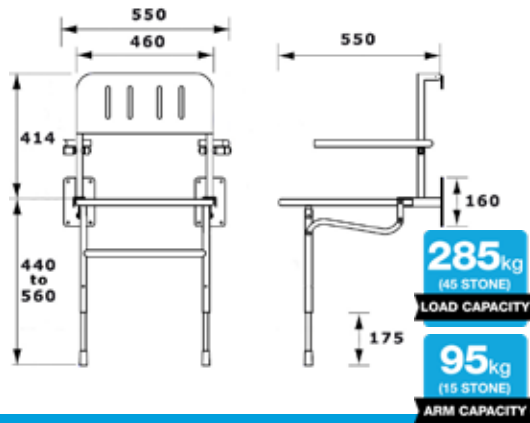

Deluxe shower seat