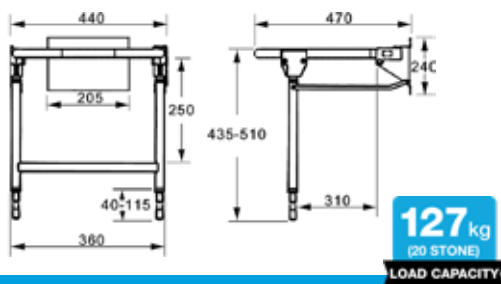

Horse shoe shower seat